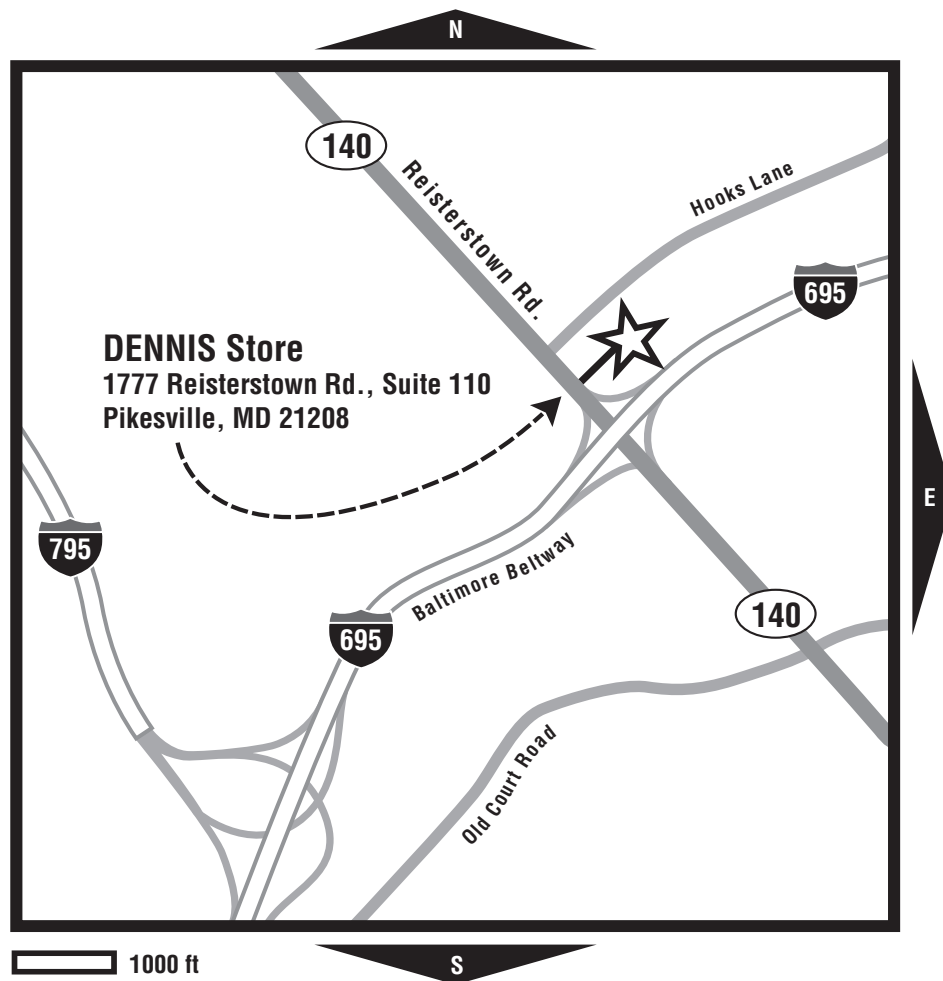

PIKESVILLE STORE

443.524.1469

REGULAR STORE HOURS:

Tuesday & Thursday 10am – 6pm

Saturday 10am – 2pm

Closed on Labor Day

EXTENDED SUMMER HOURS:

August 3-24

Monday-Friday 10am – 6pm

Saturday 10am – 4pm

DENNIS stores are closed on major holidays and from Christmas to New Year's Day.

DIRECTIONS

From Baltimore Beltway 695, exit 20, MD 140 N / Garrison.

Turn North onto Reisterstown Rd. Arthur's by DENNIS is located in the Commercecenter West Building, Suite 110.

DENNIS Scrip, Gift Scrip & AFP Vouchers

- DENNIS Scrip is redeemable for merchandise at all DENNIS stores, on-campus sales and for online, phone and mail order purchases.
- Please note: only DENNIS Scrip with a barcode can be redeemed online or by phone.
- Maximum change given is $5.00 in stores and at on-campus sales. We cannot make change on mail order purchases.
- DENNIS Scrip is good forever!

DENNIS PROMOTIONS

All year long, DENNIS offers sales and specials for customers. Watch for changing promotions in your store and online!

To receive email notifications of our latest promotions & special offers, call National Customer Service 800.854.6951 or sign up online at www.dennisuniform.com.