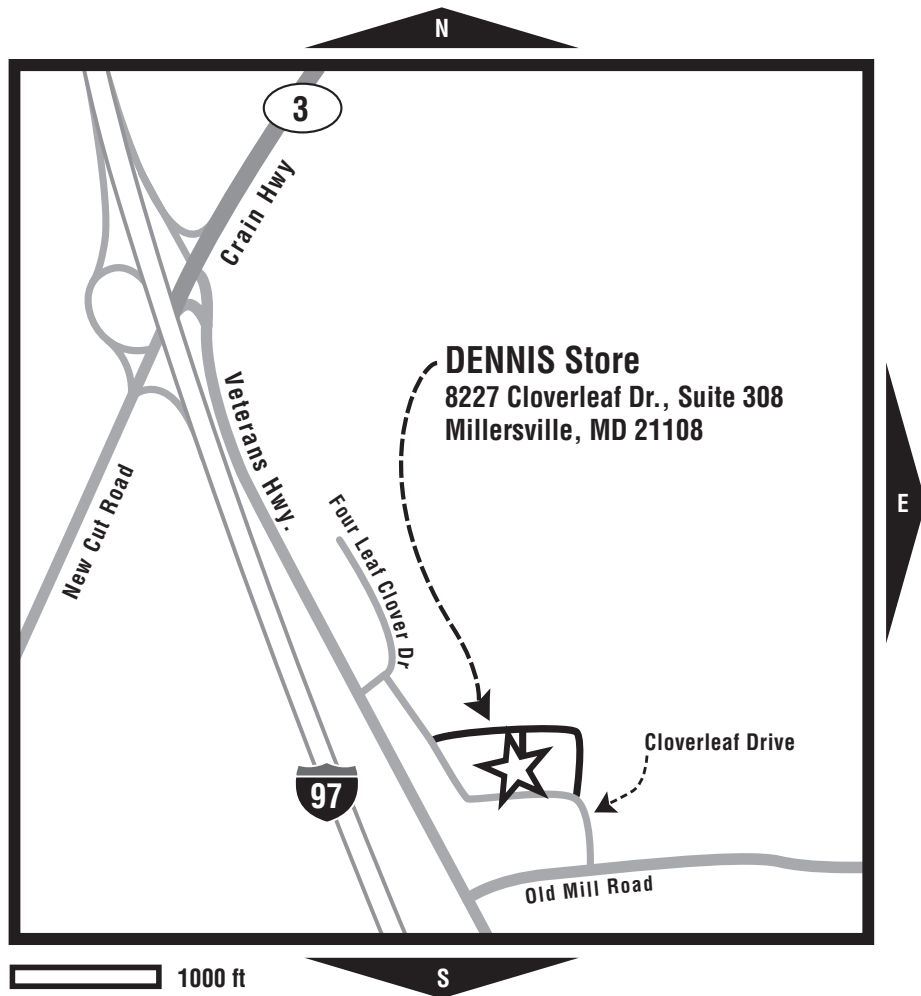

MILLERSVILLE STORE

410.987.2605

REGULAR STORE HOURS:

Tuesday-Friday 10am – 6pm

Saturday 10am – 2pm

Labor Day 10am – 2pm

EXTENDED SUMMER HOURS:

August 3-24

Monday-Friday 10am – 6pm

Saturday 10am – 4pm

DENNIS stores are closed on major holidays and from Christmas to New Year's Day.

DIRECTIONS

From Baltimore: 97 S, exit 12, MD 3 / New Cut Rd. Left onto New Cut Rd. Take first right onto Veterans Hwy. Left on Four Leaf Clover Dr. First right onto Cloverleaf Dr.

From South: 97 N, exit 10, Veterans Hwy. toward Benfield Blvd. Left onto Veterans Hwy. Take first right after Old Mill Rd. onto Four Leaf Clover Dr. First right onto Cloverleaf Dr.

DENNIS Scrip, Gift Scrip & AFP Vouchers

- DENNIS Scrip is redeemable for merchandise at all DENNIS stores, on-campus sales and for online, phone and mail order purchases.
- Please note: only DENNIS Scrip with a barcode can be redeemed online or by phone.
- Maximum change given is $5.00 in stores and at on-campus sales. We cannot make change on mail order purchases.
- DENNIScrip is good forever!

DENNIS PROMOTIONS

All year long, DENNIS offers sales and specials for customers. Watch for changing promotions in your store and online!

To receive email notifications of our latest promotions & special offers, call National Customer Service 800.854.6951 or sign up online at www.dennisuniform.com.