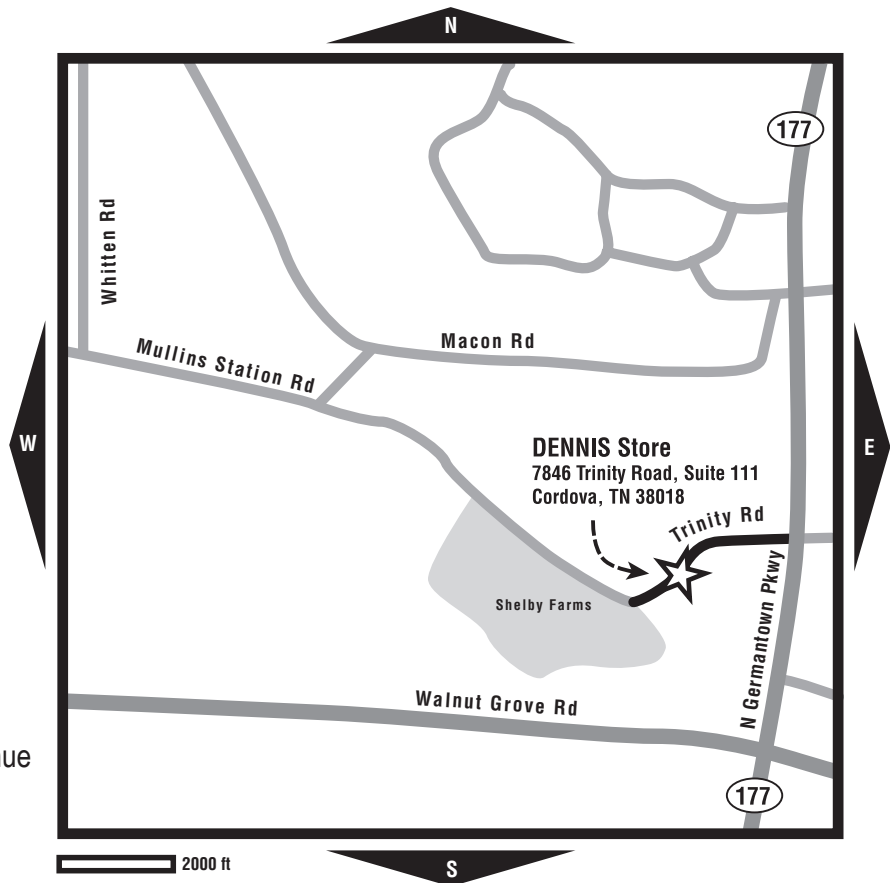

Monday-Thursday 10am – 6pm

Friday & Saturday 10am – 4pm

DENNIS stores are closed on major holidays and from Christmas to New Year's Day.

DIRECTIONS

From the West (I-40): Take I-40 to exit 14 Whitten Rd. Turn RIGHT onto Whitten Rd. Turn left onto Mullins Station Rd. and continue onto Raleigh LaGrange Rd., which, around Shelby Farms Park, becomes Trinity Rd. DENNIS is on the left.

From the South (I-55): Take I-55 N into Tennessee to I-240. Merge right at exit 6A and head east on I-240 to exit 13, Walnut Grove Rd. Turn right onto Walnut Grove Rd. Turn left onto N. Germantown Pkwy (exit is on the right). Turn left onto Trinity Rd. DENNIS is on the right.

From the Southeast (Collierville/ Germantown/Olive Branch): Take S. Germantown Pkwy heading North, crossing under Walnut Grove, to N. Germantown Pkwy. Turn left onto Trinity Rd. DENNIS is on the right.

From the East (I-40): Take I-40 West to exit 16A, N. Germantown Pkwy. Travel approximately 6 miles and turn right onto Trinity Rd. DENNIS is on the right.

DENNIS PROMOTIONS

All year long, DENNIS offers sales and specials for customers. Watch for changing promotions in your store and online!