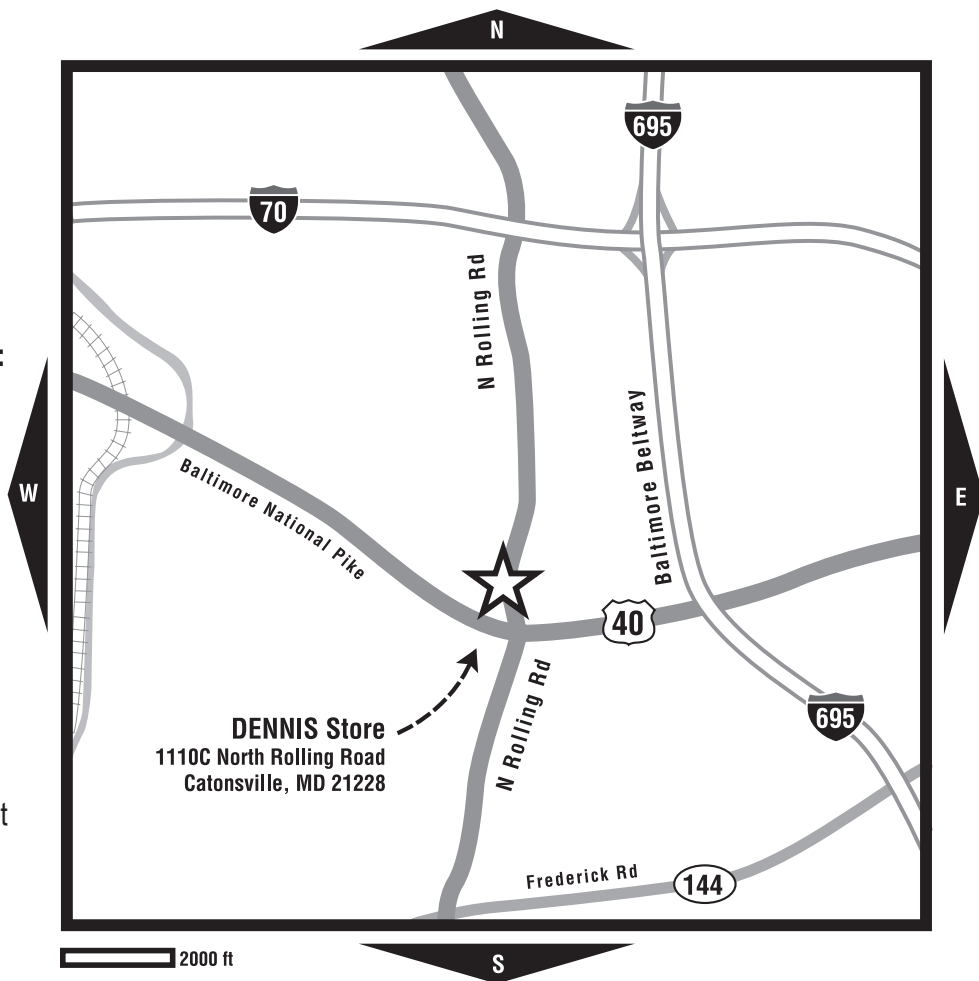

BALTIMORE STORE

410.869.4682 fax 410.869.4685

REGULAR STORE HOURS:

Tuesday 10am – 6pm
Wednesday-Friday 10am – 5pm
Saturday 10am – 2pm
Labor Day 10am – 2pm

EXTENDED SUMMER HOURS:

August 3-24

Monday 10am – 5pm
Tuesday 10am – 7pm
Wednesday-Friday 10am – 5pm
Saturday 10am – 4pm

DENNIS stores are closed on major holidays and from Christmas to New Year's Day.

DIRECTIONS

From Baltimore Beltway 695, exit 15B, Route 40 west. Travel west .75 mile on Route 40. Turn north onto North Rolling Rd. DENNIS is located on the west side of the street in Rolling Rd Plaza.

DENNIS Scrip, Gift Scrip & AFP Vouchers

- DENNIS Scrip is redeemable for merchandise at all DENNIS stores, on-campus sales and for online, phone and mail order purchases.
- Please note: only DENNIS Scrip with a barcode can be redeemed online or by phone.
- Maximum change given is $5.00 in stores and at on-campus sales. We cannot make change on mail order purchases.
- DENNIS Scrip is good forever!

DENNIS PROMOTIONS

All year long, DENNIS offers sales and specials for customers. Watch for changing promotions in your store and online!

To receive email notifications of our latest promotions & special offers, call National Customer Service 800.854.6951 or sign up online at www.dennisuniform.com.