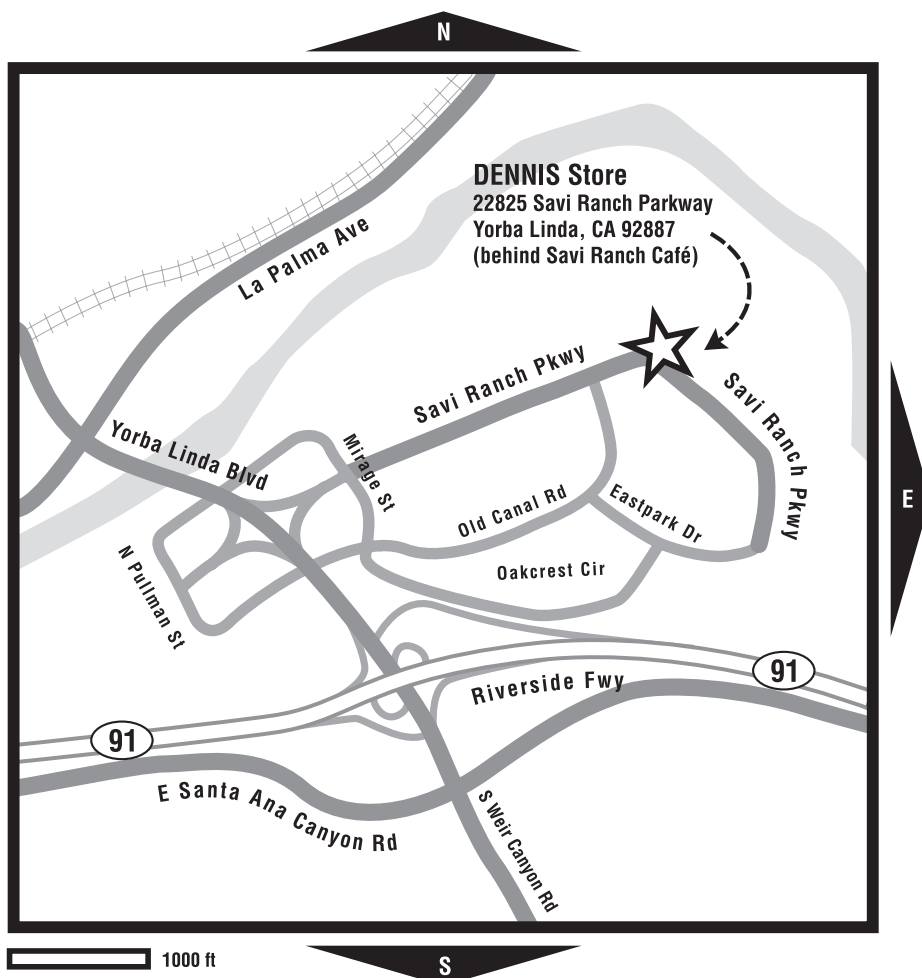

YORBA LINDA STORE

714.637.8928 fax 714.637.8241

STORE HOURS

Tuesday-Thursday 10am – 5pm

Friday 10am – 3pm

Saturday 10am – 4pm

Closed Sunday & Monday

**SUMMER HOURS:

August 9-September 4

Monday-Thursday

10am – 6pm

Friday & Saturday

10am – 5pm

Labor Day 10am – 2pm

DIRECTIONS

From 91 Freeway, take the Yorba Linda Blvd/Weir Canyon exit.

Follow Yorba Linda Blvd north (toward Yorba Linda) and travel under the freeway. Take Savi Ranch Parkway, heading north-east. Pass Mirage St and continue approximately two blocks. DENNIS is located on the north side of the street, behind Kogi Teriyaki.

DENNIScrip & Gift Scrip

- DENNIScrip may be used at DENNIS locations, in-school sale events, and mail order. Excludes online and phone.
- Maximum change made is $5.
- DENNIScrip is not returnable or refundable for dollars
- DENNIScrip is good forever!

DENNIS PROMOTIONS

September through May 2009-2010 Advantage Card
Earn fifteen $10 stamps on your DENNIS advantage card and save $10 on your next in-store purchase.

January 2010 Happy New Year's Savings
10% savings on all purchases & orders. . .phone, mail, internet and in-store.*

March 2010 Double Punch Month
Every $10 purchase worth two stamps on DENNIS Advantage Card.

June 10-July 10, 2010 Early Bird Sale
10% savings on all purchases. . .phone, mail, internet and in-store.*

September through May 2010-2011 Advantage Card
Earn fifteen $10 stamps on your DENNIS advantage card and save $10 on your next in-store purchase.

WATCH FOR OUR INTERNET SPECIALS!

*excludes marked down items