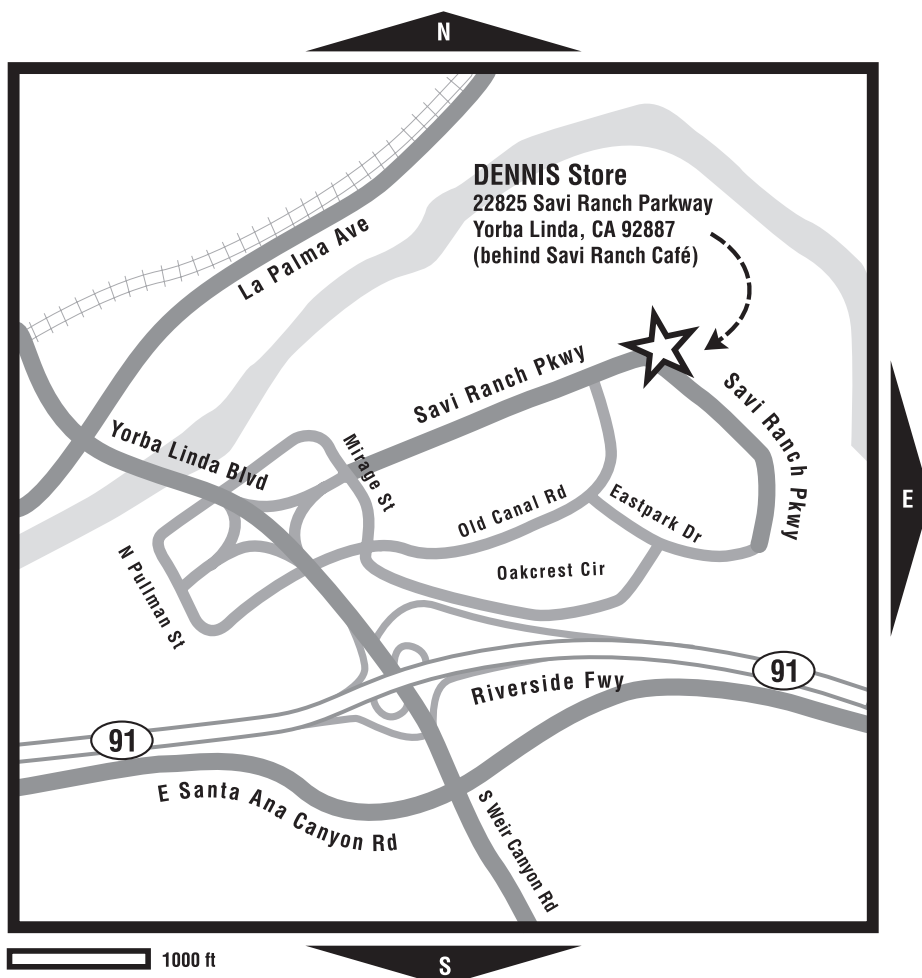

YORBA LINDA STORE

714.637.8928 fax 714.637.8241

REGULAR STORE HOURS

Tuesday-Thursday 10am – 5pm

Friday 10am – 3pm

Saturday 10am – 4pm

Closed Sunday & Monday

EXTENDED SUMMER HOURS

August 6-September 1

Monday-Thursday 10am – 6pm

Friday & Saturday 10am – 5pm

Labor Day 10am – 2pm

DENNIS stores are closed on major holidays and from Christmas to New Year's Day.

DIRECTIONS

From **91 Freeway**, take the Yorba Linda Blvd/Weir Canyon exit.

Follow Yorba Linda Blvd north (toward Yorba Linda) and travel under the freeway. Take Savi Ranch Parkway, heading north-east. Pass Mirage St and continue approximately two blocks. DENNIS is located on the north side of the street, behind Kogi Teriyaki.

DENNIScrip, Gift Scrip & AFP Vouchers

- DENNIScrip may be used at DENNIS locations, in-school sale events, and mail order. Excludes online and phone.
- Maximum change made is $5.
- DENNIScrip is not returnable or refundable for dollars
- DENNIScrip is good forever!

DENNIS PROMOTIONS CALENDAR for 2012 and 2013

January 2012 · New Year's Savings

10% savings on all purchases & orders. . . phone, mail, internet and in-store.

June 10-July 10, 2012 · Early Bird Savings

10% savings on all purchases & orders. . . phone, mail, internet and in-store.

October 2012 through May 2013 · DENNIS Advantage Card Savings

Earn fifteen $10 stamps on your DENNIS advantage card and save $10 on your next in-store only purchase.

January 2013 · New Year's Savings

10% savings on all purchases & orders. . . phone, mail, internet and in-store.

March 2013 · Double Punch Month

Earn 2 stamps for every $10 purchase on your DENNIS Advantage Card in-store purchase only.

March 2013 · Internet Special

Free shipping on all orders. . . phone, mail and internet.

June 10-July 10, 2013 · Early Bird Savings

10% savings on all purchases & orders. . . phone, mail, internet and in-store.

October 2013 through May 2014 DENNIS Advantage Card Savings

Earn fifteen $10 stamps on your DENNIS advantage card and save $10 on your next in-store only purchase.