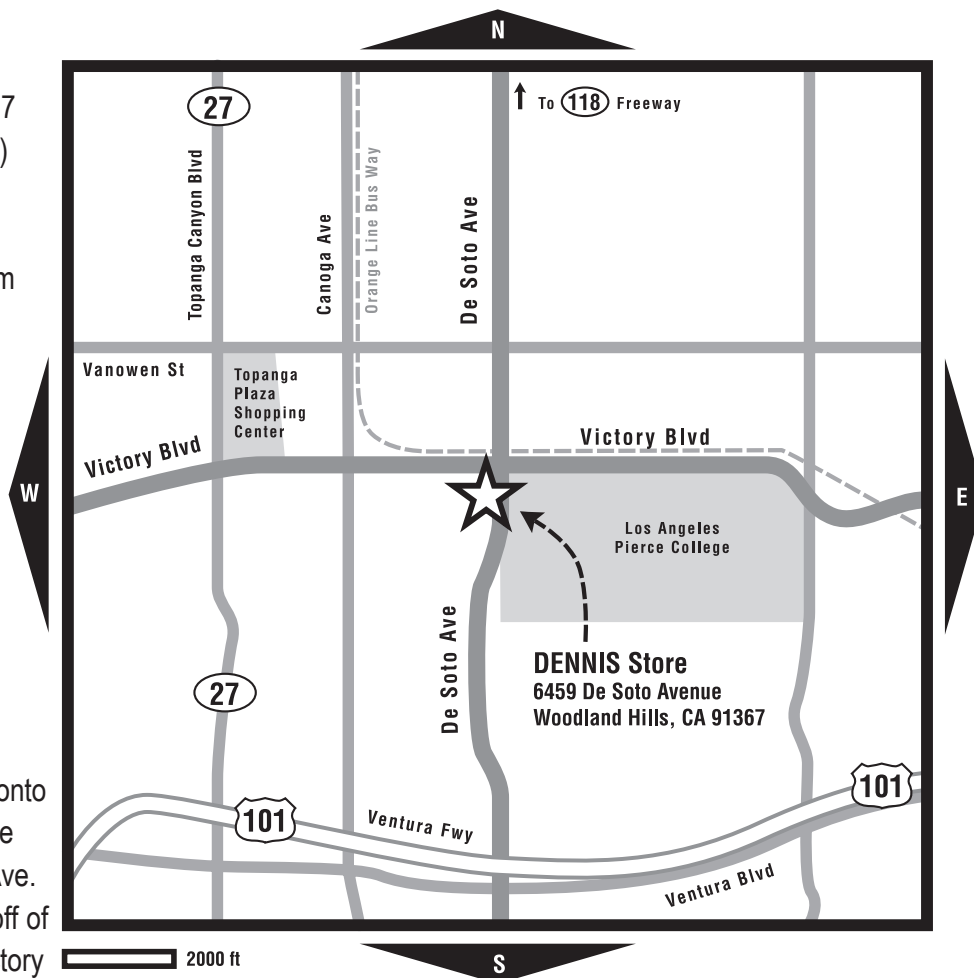

WOODLAND HILLS

818.703.7493 fax 818.703.7647
(please note the new numbers)

STORE HOURS

Tuesday-Thursday 11am – 6pm
Friday 10am – 3pm
Saturday 10am – 4pm
Closed Sunday & Monday

**SUMMER HOURS:

August 9-September 4
Monday-Friday 10am – 7pm
Saturday 10am – 5pm
Labor Day 10am – 2pm

DIRECTIONS

From 101 Freeway, exit north onto De Soto Ave. DENNIS is on the southwest corner of De Soto Ave. and Victory Blvd. Entrance is off of De Soto Ave., just south of Victory Blvd.

From 118 Freeway, exit south onto De Soto Ave. DENNIS is on the southwest corner of De Soto Ave. and Victory Blvd. Entrance is off of De Soto Ave., just south of Victory Blvd.

DENNIScrip & Gift Scrip

- DENNIScrip may be used at DENNIS locations, in-school sale events, and mail order. Excludes online and phone.
- Maximum change made is $5.
- DENNIScrip is not returnable or refundable for dollars
- DENNIScrip is good forever!

DENNIS PROMOTIONS

September through May 2009-2010 · Advantage Card
Earn fifteen $10 stamps on your DENNIS advantage card and save $10 on your next in-store purchase.

January 2010 · Happy New Year's Savings
10% savings on all purchases & orders. . .phone, mail, internet and in-store.*

March 2010 · Double Punch Month
Every $10 purchase worth two stamps on DENNIS Advantage Card.

June 10-July 10, 2010 · Early Bird Sale
10% savings on all purchases. . .phone, mail, internet and in-store.*

September through May 2010-2011 · Advantage Card
Earn fifteen $10 stamps on your DENNIS advantage card and save $10 on your next in-store purchase.

WATCH FOR OUR INTERNET SPECIALS!

*excludes marked down items