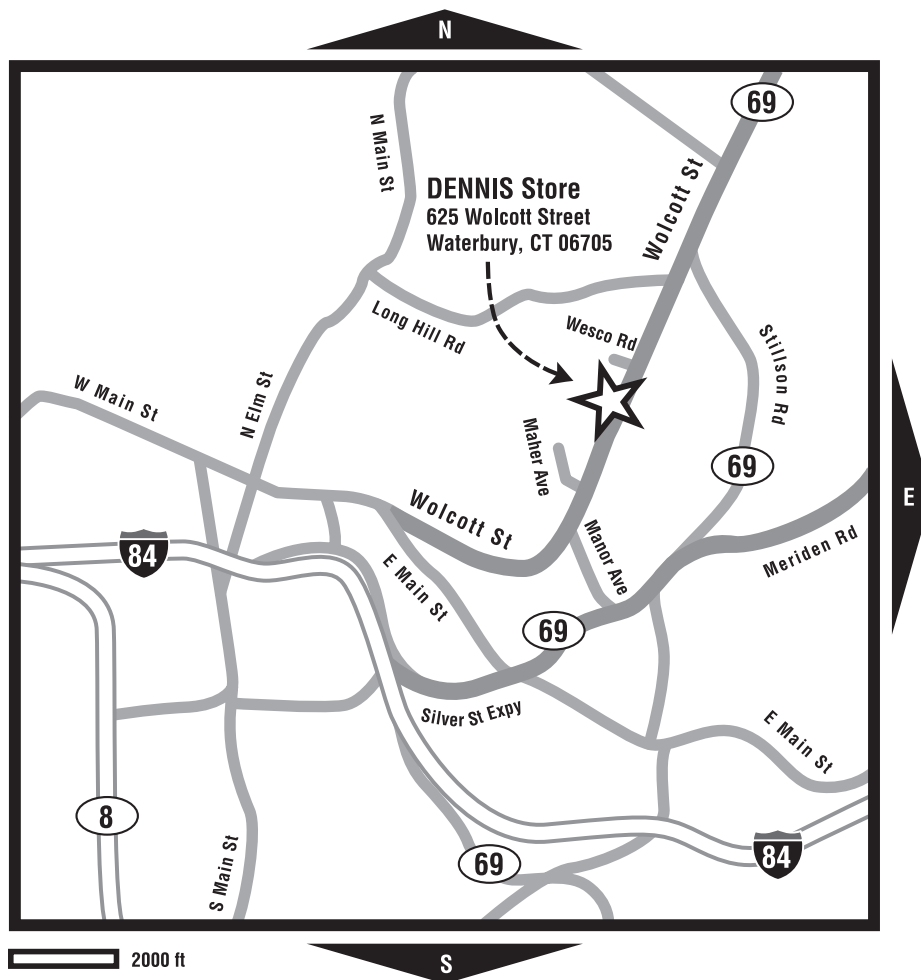

WATERBURY STORE

203.597.9246 fax 203.597.8375

STORE HOURS

Tuesday-Thursday 10am – 5pm

Saturday 10am – 2pm

Labor Day 10am – 2pm

**SUMMER HOURS

AUGUST 9-30

Monday, Wednesday-Friday

10am – 5pm

Tuesday 10am – 7pm

Saturday 10am – 4pm

DIRECTIONS

From Hartford, travel I-84 to exit 23, turn right at first light. Head east at the next light onto Rt 69/Silver Street Express. At the third light, turn north onto Manor Ave.

At the next light, turn east onto Wolcott St. Continue to the first light. DENNIS is located on the northwest side of the road.

From Bristol, travel Rt 6 to Rt 69 South, which turns into Wolcott St.

DENNIScrip & Gift Scrip

- DENNIScrip may be used at DENNIS locations, in-school sale events, and mail order. Excludes online and phone.
- Maximum change made is $5.
- DENNIScrip is not returnable or refundable for dollars
- DENNIScrip is good forever!

DENNIS PROMOTIONS

September through May 2009-2010 · Advantage Card

Earn fifteen $10 stamps on your DENNIS advantage card and save $10 on your next in-store purchase.

January 2010 · Happy New Year's Savings

10% savings on all purchases & orders. . .phone, mail, internet and in-store.*

March 2010 · Double Punch Month

Every $10 purchase worth two stamps on DENNIS Advantage Card.

June 10-July 10, 2010 · Early Bird Sale

10% savings on all purchases. . .phone, mail, internet and in-store.*

September through May 2010-2011 · Advantage Card

Earn fifteen $10 stamps on your DENNIS advantage card and save $10 on your next in-store purchase.

WATCH FOR OUR INTERNET SPECIALS!

*excludes marked down items