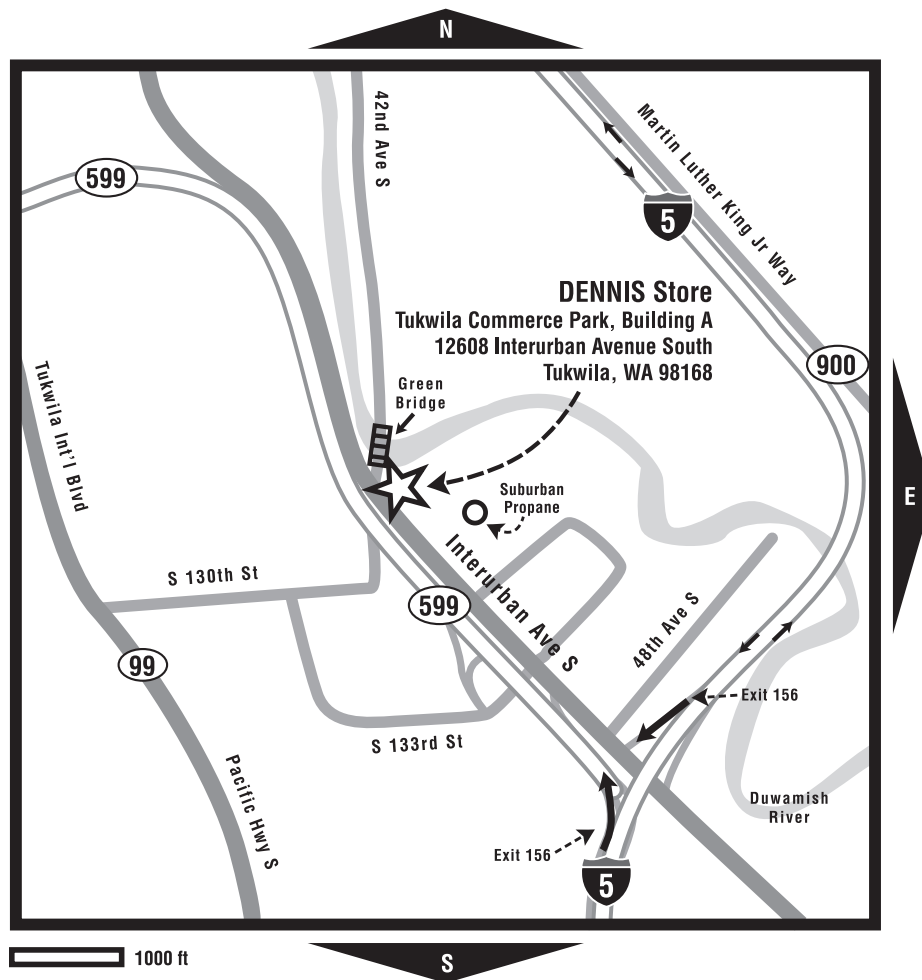

TUKWILA STORE

206.431.2000 fax 206.431.0110

REGULAR STORE HOURS

Tuesday-Friday 10am – 5pm
Saturday 10am – 2pm
Labor Day 10am – 2pm

EXTENDED SUMMER HOURS

August only
Monday 10am – 6pm
Tue-Sat 10am – 5pm

DIRECTIONS

Take I-5 to exit #156, Tukwila. Follow signs northbound to Interurban Ave South. Follow Interurban, until just past Suburban Propane, on the right. Take the next right into Tukwila Commerce Park. Turn right into the second parking lot.

DENNIScrip, Gift Scrip & AFP Vouchers

- DENNIScrip may be used at DENNIS locations, in-school sale events, and mail order. Excludes online and phone.
- Maximum change made is $5.
- DENNIScrip is not returnable or refundable for dollars
- DENNIScrip is good forever!

DENNIS PROMOTIONS CALENDAR for 2011 and 2012

January · New Year's Savings*

10% savings on all purchases & orders. . . phone, mail, internet and in-store.

June 10-July 10 · Early Bird Savings*

10% savings on all purchases & orders. . . phone, mail, internet and in-store.

SPECIAL IN-STORE ONLY SAVINGS for 2011 and 2012

October through May · DENNIS Advantage Card Savings

Earn fifteen $10 stamps on your DENNIS advantage card and save $10 on your next in-store purchase.

March · Double Punch Month

Earn 2 stamps for every $10 purchase on your DENNIS Advantage Card. Watch for our emails announcing DENNIS specials!

*excludes marked down items