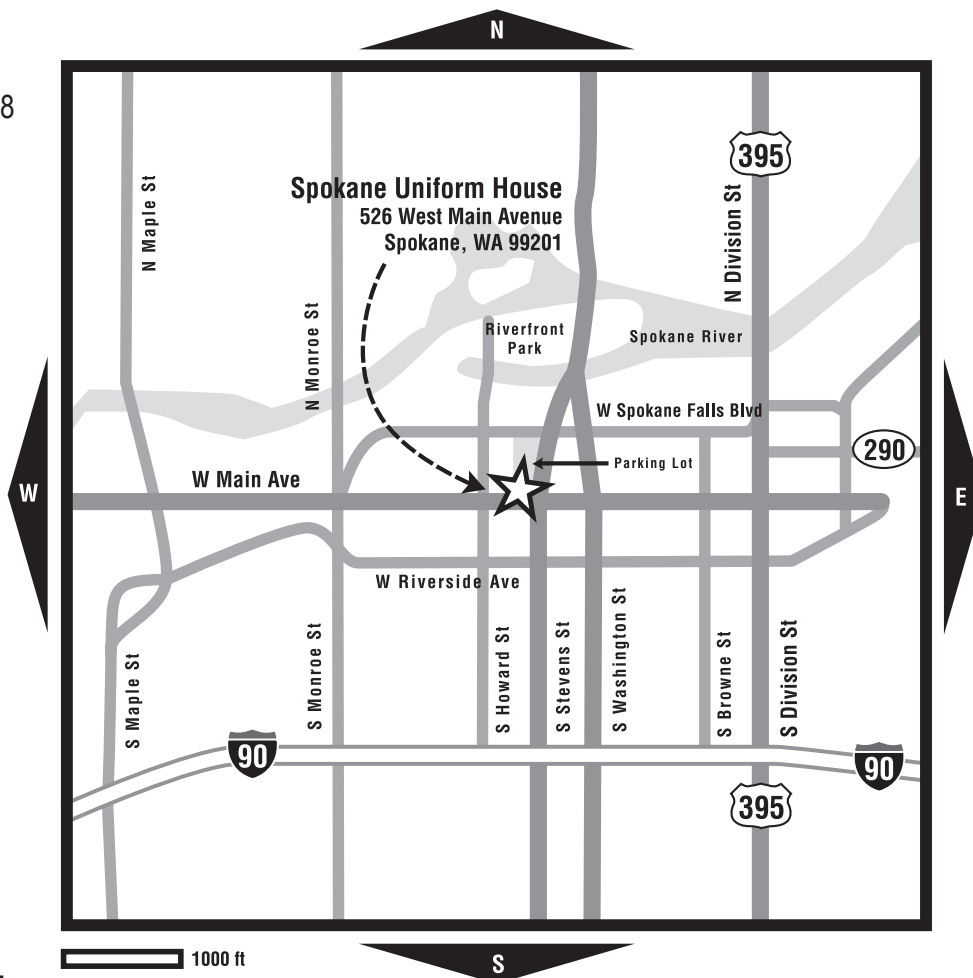

SPOKANE STORE

509.838.3172 fax 509.838.3218

STORE HOURS

Monday-Friday 9:30am – 6pm

Saturday 10am – 5pm

Closed Labor Day

DIRECTIONS

DENNIS is located on West Main Ave between Howard St and Stevens St. Parking available in lot at Stevens St, just north of West Main Ave and in the Parkade.

DENNIScrip & Gift Scrip

- DENNIScrip may be used at DENNIS locations, in-school sale events, and mail order. Excludes online and phone.
- Maximum change made is $5.
- DENNIScrip is not returnable or refundable for dollars
- DENNIScrip is good forever!

DENNIS PROMOTIONS

September through May 2009-2010 · Advantage Card
Earn fifteen $10 stamps on your DENNIS advantage card and save $10 on your next in-store purchase.

January 2010 · Happy New Year's Savings
10% savings on all purchases & orders. . .phone, mail, internet and in-store.*

March 2010 · Double Punch Month
Every $10 purchase worth two stamps on DENNIS Advantage Card.

June 10-July 10, 2010 · Early Bird Sale
10% savings on all purchases. . .phone, mail, internet and in-store.*

September through May 2010-2011 · Advantage Card
Earn fifteen $10 stamps on your DENNIS advantage card and save $10 on your next in-store purchase.

WATCH FOR OUR INTERNET SPECIALS!

*excludes marked down items