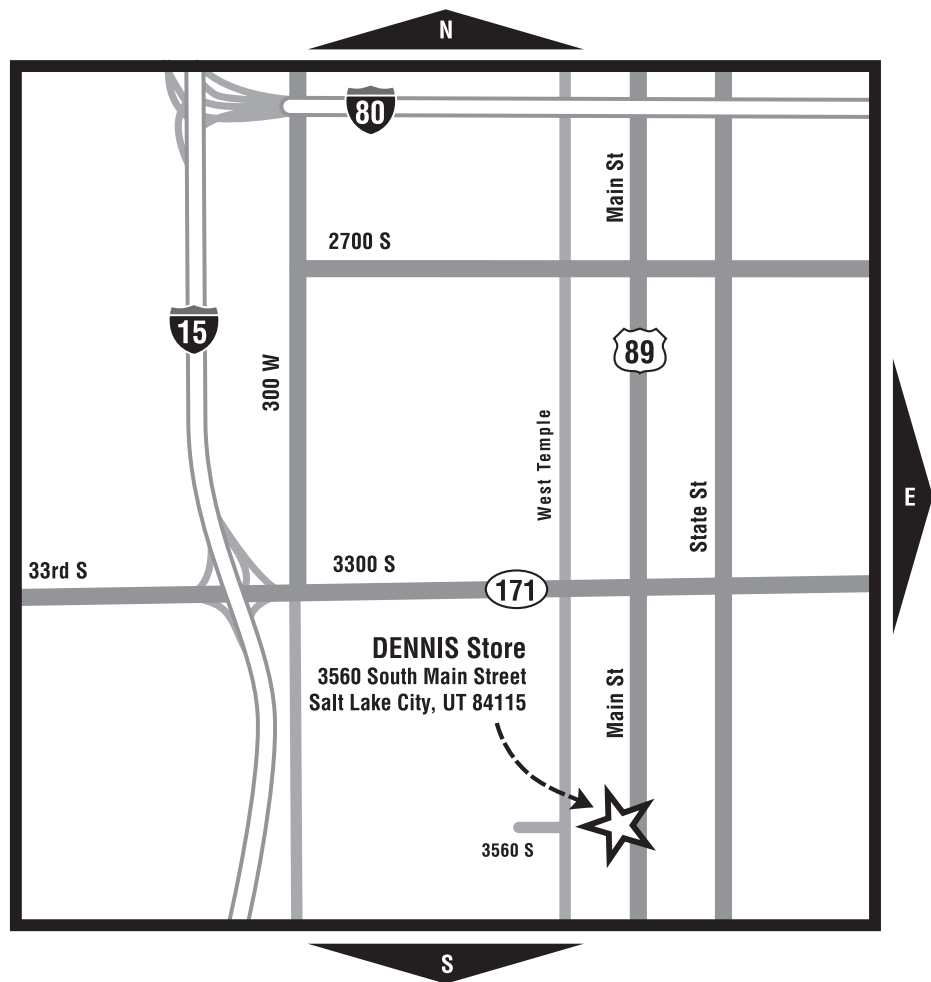

Monday-Tuesday
10am – 6pm
Wednesday-Friday
12pm – 6pm
Saturday 10am – 2pm

DIRECTIONS

From I-15, take the 33rd South exit. Head east, staying in the right lane. Turn south on Main St. DENNIS is located on the west side of the street.

From I-80, take State St exit. Head south on State St to 33rd South and turn west. Turn south on Main St. DENNIS is located on the west side of the street.

DENNIScrip & Gift Scrip

- DENNIScrip may be used at DENNIS locations, in-school sale events, and mail order. Excludes online and phone.
- Maximum change made is \$5.
- DENNIScrip is not returnable or refundable for dollars
- DENNIScrip is good forever!