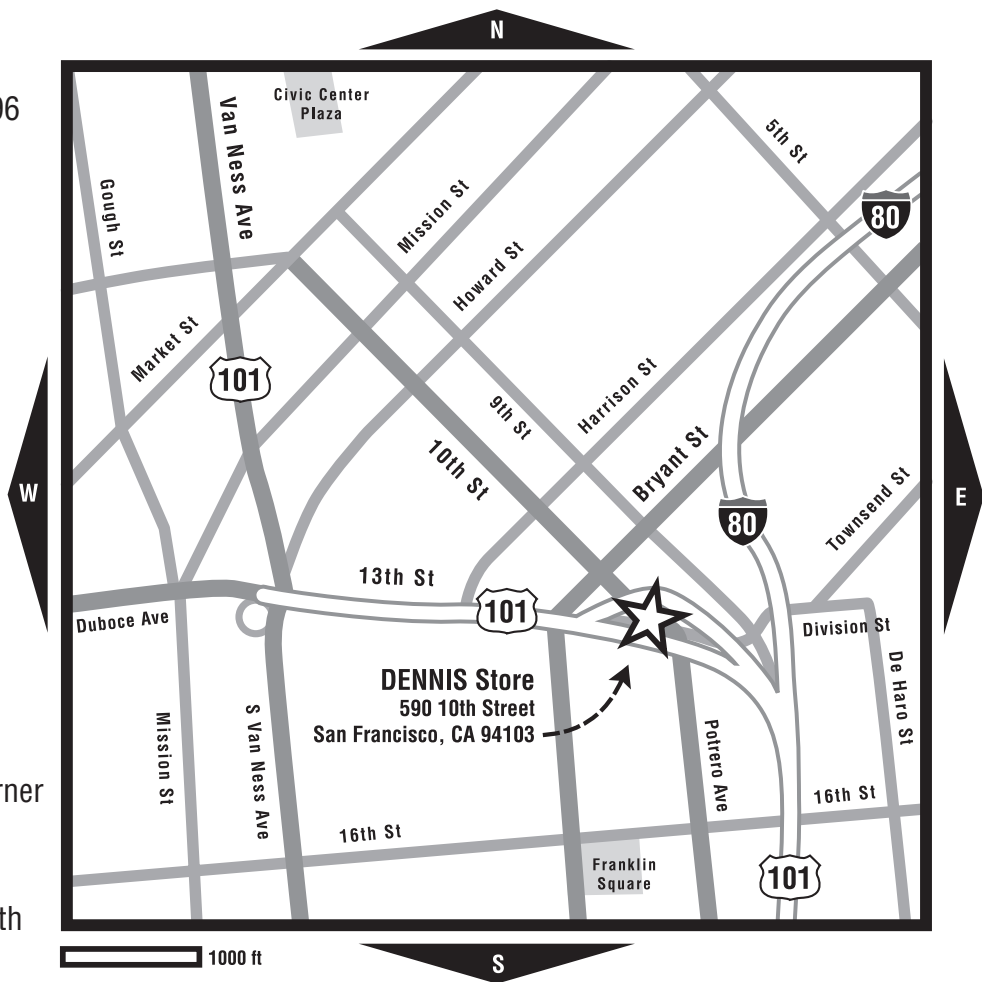

SAN FRANCISCO STORE

415.864.3401 · 800.257.1796

fax 415.864.4978

STORE HOURS

Tue-Fri 10am – 5pm

Sat 10am – 2pm

Labor Day 10am – 2pm

**SUMMER HOURS:

August only

Mon 10am – 6pm

Tue-Sat 10am – 5pm

DIRECTIONS

From Downtown, travel south on Van Ness Ave. Turn east on 13th St. Turn northeast on Bryant St and turn southeast on 10th St. DENNIS is located at the corner of Division St and 10th St.

From East Bay, travel north from Bay Bridge to 101 South and exit 101 at 9th St/Civic Center. Merge left onto 9th St. Turn southwest on Harrison St. Turn southeast on 10th St. DENNIS is located at the corner of Division St and 10th St.

From Daly City, travel north on 280 to 101 North Civic Center. Continue to 101 North Golden Gate Bridge. Exit at 9th St/Civic Center. Merge left onto 9th St. Turn southwest on Harrison St. Turn southeast on 10th St. DENNIS is located at the corner of Division St and 10th St.

DENNIScrip & Gift Scrip

- DENNIScrip may be used at DENNIS locations, in-school sale events, and mail order (not online).
- Maximum change made is $5.
- DENNIScrip is not returnable or refundable for dollars
- DENNIScrip is good forever!

DENNIS PROMOTIONS

September through May 2009-2010 · Advantage Card

Earn fifteen $10 stamps on your DENNIS advantage card and save $10 on your next in-store purchase.

January 2010 · Happy New Year's Savings

10% savings on all purchases & orders. . .phone, mail, internet and in-store.*

March 2010 · Double Punch Month

Every $10 purchase worth two stamps on DENNIS Advantage Card.

June 10-July 10, 2010 · Early Bird Sale

10% savings on all purchases. . .phone, mail, internet and in-store.*

September through May 2010-2011 · Advantage Card

Earn fifteen $10 stamps on your DENNIS advantage card and save $10 on your next in-store purchase.

WATCH FOR OUR INTERNET SPECIALS!

*excludes marked down items