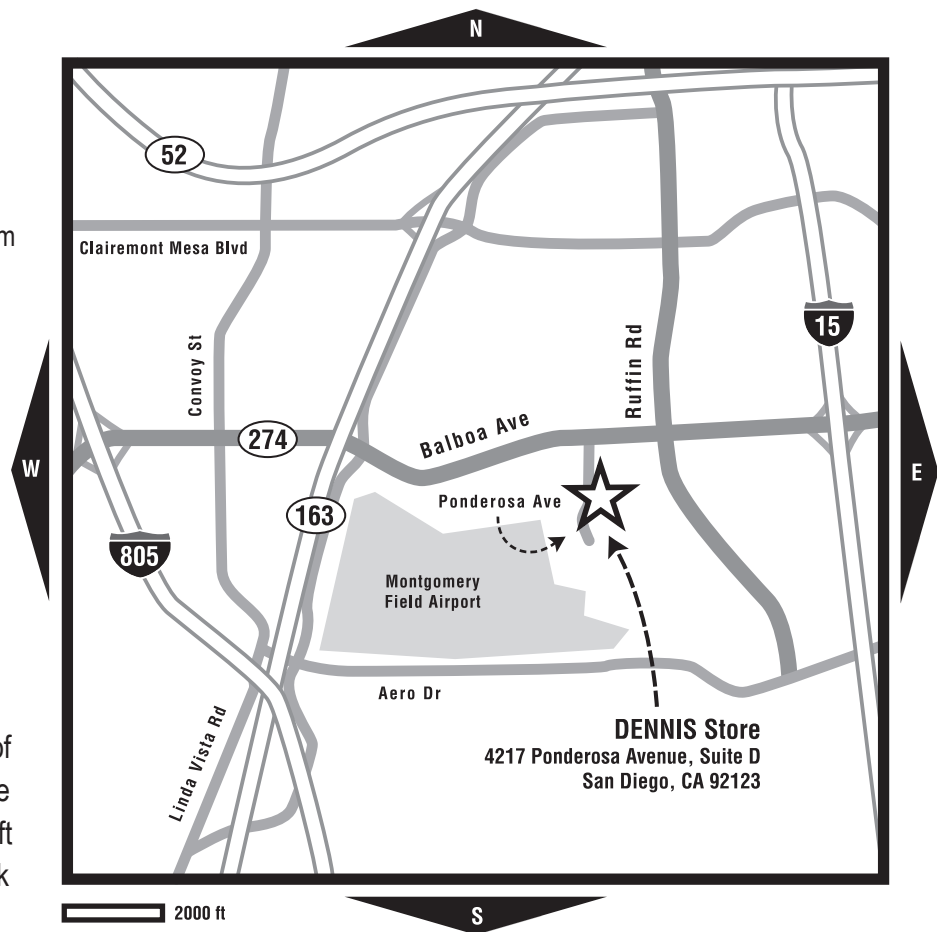

SAN DIEGO STORE

858.573.1804 · 888.737.5243

Fax 858.573.1805

REGULAR STORE HOURS

Tue-Fri 10am – 5pm, Sat 10am – 2pm

Closed Sun & Mon

Labor Day 10am – 2pm

EXTENDED SUMMER HOURS

Aug 6-Sep 1 Mon 10am – 6pm

Tue-Fri 10am – 5pm

Sat 10am – 4pm

DENNIS stores are closed on major holidays and from Christmas to New Year's Day.

DIRECTIONS

Ponderosa Ave is approximately .25 mile east of 163 Freeway off of Balboa Ave. Travel Ponderosa Ave south to end of cul-de-sac, turn left into parking lot. DENNIS is in back right hand corner.

From Temecula/Escondido areas take the 15 South. **From East County/Imperial Valley** connect to the 15 North. Off the 15 Freeway, exit Balboa Ave and travel west. At the third light, turn left on Ponderosa.

From the North Coastal Areas 5 South to 805 South. **From the South Coastal Areas** 5 North to the 805 North. Exit Balboa Ave and travel east, crossing over the 163 Freeway, turn right on Ponderosa.

DENNIScrip, Gift Scrip & AFP Vouchers

- DENNIScrip may be used at DENNIS locations, in-school sale events, and mail order. Excludes online and phone.
- Maximum change made is $5.
- DENNIScrip is not returnable or refundable for dollars
- DENNIScrip is good forever!

DENNIS PROMOTIONS CALENDAR for 2012 and 2013

January 2012 · New Year's Savings

10% savings on all purchases & orders. . . phone, mail, internet and in-store.

June 10-July 10, 2012 · Early Bird Savings

10% savings on all purchases & orders. . . phone, mail, internet and in-store.

October 2012 through May 2013 · DENNIS Advantage Card Savings

Earn fifteen $10 stamps on your DENNIS advantage card and save $10 on your next in-store only purchase.

January 2013 · New Year's Savings

10% savings on all purchases & orders. . . phone, mail, internet and in-store.

March 2013 · Double Punch Month

Earn 2 stamps for every $10 purchase on your DENNIS Advantage Card in-store purchase only.

March 2013 · Internet Special

Free shipping on all orders. . . phone, mail and internet.

June 10-July 10, 2013 · Early Bird Savings

10% savings on all purchases & orders. . . phone, mail, internet and in-store.

October 2013 through May 2014 DENNIS Advantage Card Savings

Earn fifteen $10 stamps on your DENNIS advantage card and save $10 on your next in-store only purchase.