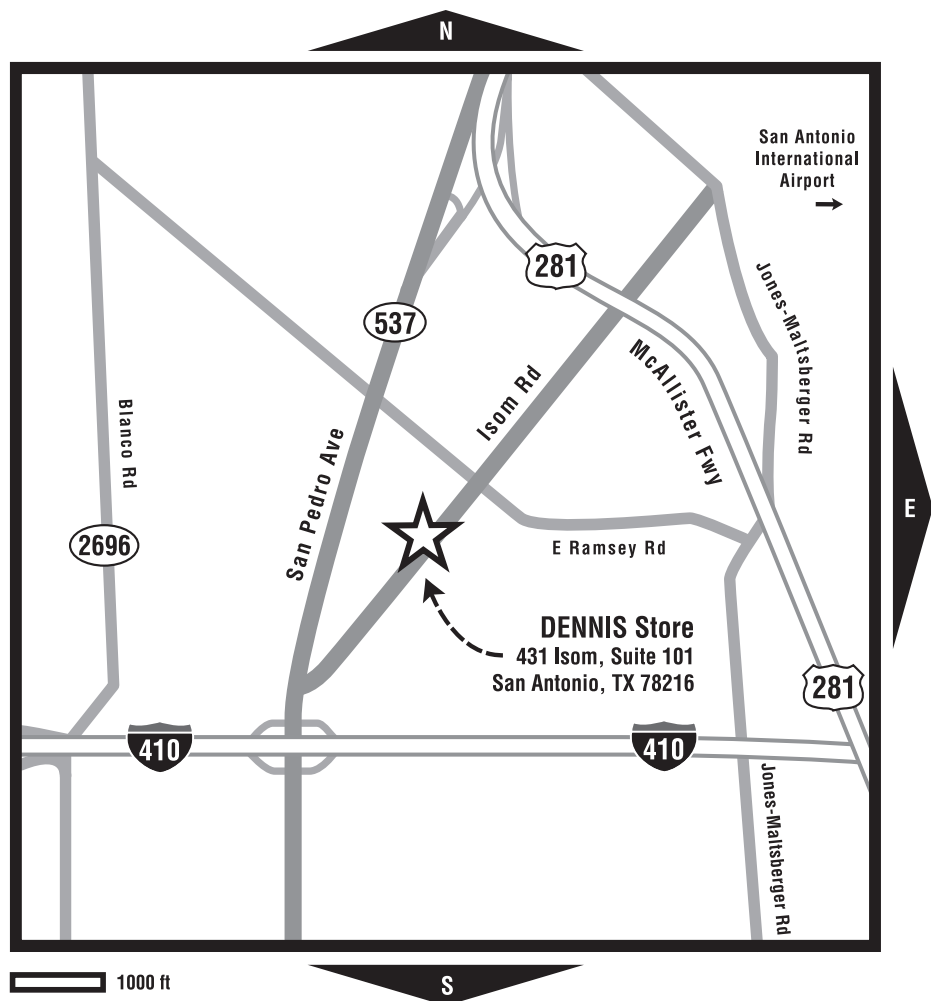

SAN ANTONIO STORE

210.366.2003 fax 210.366.4615

STORE HOURS

Tuesday-Friday 11am – 5pm

Saturday 10am – 2pm

**SUMMER HOURS:

August only

Monday-Friday 10am – 6pm

Saturday 10am – 3pm

DIRECTIONS

From Route 281, take Isom Rd exit and head southwest on Isom Rd. DENNIS is located on the west side of the street.

From Loop 410, exit San Pedro Ave and head north. Head east on Isom Rd. DENNIS is located on the west side of the street.

DENNIScrip & Gift Scrip

- DENNIScrip may be used at DENNIS locations, in-school sale events, and mail order. Excludes online and phone.
- Maximum change made is $5.
- DENNIScrip is not returnable or refundable for dollars
- DENNIScrip is good forever!

DENNIS PROMOTIONS

September through May 2009-2010 - Advantage Card

Earn fifteen $10 stamps on your DENNIS advantage card and save $10 on your next in-store purchase.

January 2010 - Happy New Year's Savings

10% savings on all purchases & orders. . .phone, mail, internet and in-store.*

March 2010 - Double Punch Month

Every $10 purchase worth two stamps on DENNIS Advantage Card.

June 10-July 10, 2010 - Early Bird Sale

10% savings on all purchases. . .phone, mail, internet and in-store.*

September through May 2010-2011 - Advantage Card

Earn fifteen $10 stamps on your DENNIS advantage card and save $10 on your next in-store purchase.

WATCH FOR OUR INTERNET SPECIALS!

*excludes marked down items