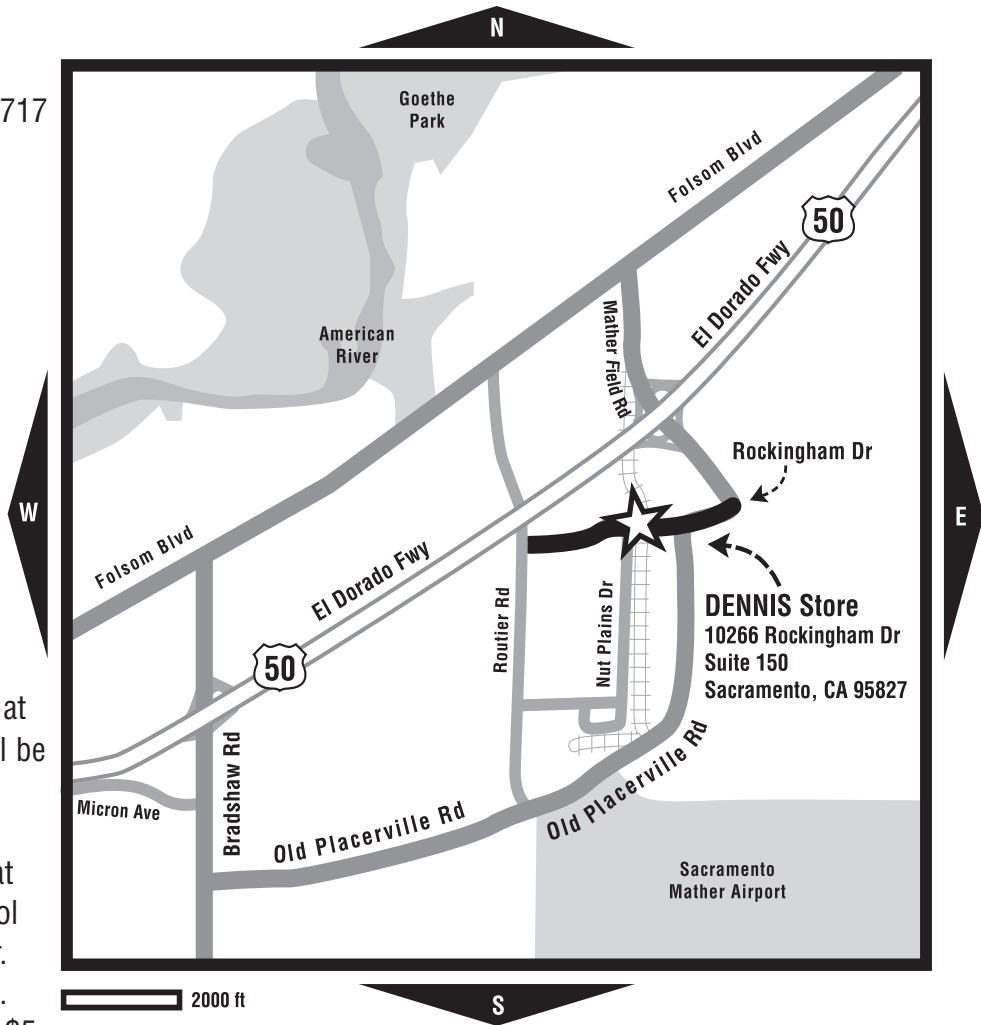

SACRAMENTO STORE

916.361.6710 fax 916.361.6717

STORE HOURS

Tue-Fri 10am – 5pm

Sat 10am – 2pm

Labor Day 10am – 2pm

**SUMMER HOURS:

August only

Mon 10am – 6pm

Tue-Sat 10am – 5pm

DIRECTIONS

From **US-50**, take exit 15 toward Rancho Cordova; slight right at Mather Field Rd. Slight right toward Rockingham Dr. Slight right at Rockingham Dr. DENNIS will be on the left.

DENNIScrip & Gift Scrip

- DENNIScrip may be used at DENNIS locations, in-school sale events, and mail order. Excludes online and phone.
- Maximum change made is $5.
- DENNIScrip is not returnable or refundable for dollars
- DENNIScrip is good forever!

DENNIS PROMOTIONS

September through May 2009-2010 - Advantage Card

Earn fifteen $10 stamps on your DENNIS advantage card and save $10 on your next in-store purchase.

January 2010- Happy New Year's Savings

10% savings on all purchases & orders. . .phone, mail, internet and in-store.*

March 2010 - Double Punch Month

Every $10 purchase worth two stamps on DENNIS Advantage Card.

June 10-July 10, 2010 - Early Bird Sale

10% savings on all purchases. . .phone, mail, internet and in-store.*

September through May 2010-2011 - Advantage Card

Earn fifteen $10 stamps on your DENNIS advantage card and save $10 on your next in-store purchase.

WATCH FOR OUR INTERNET SPECIALS!

*excludes marked down items