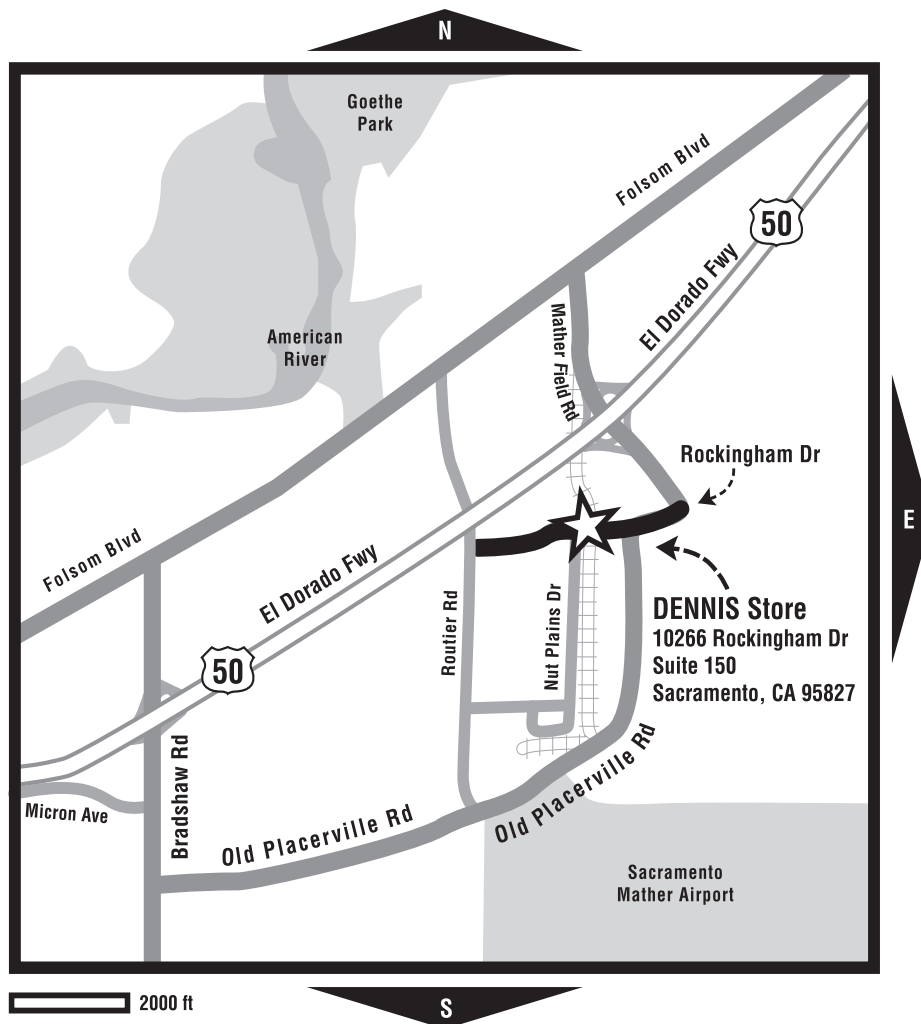

SACRAMENTO STORE

916.361.6710 fax 916.361.6717

REGULAR STORE HOURS

Tue-Fri 10am – 5pm

Sat 10am – 2pm

Labor Day 10am – 2pm

EXTENDED SUMMER HOURS

August only

Mon 10am – 6pm

Tue-Sat 10am – 5pm

DENNIS stores are closed on major holidays and from Christmas to New Year's Day.

DIRECTIONS

From US-50, take exit 15 toward Rancho Cordova; slight right at Mather Field Rd. Slight right toward Rockingham Dr. Slight right at Rockingham Dr. DENNIS will be on the left.

DENNIScrip, Gift Scrip & AFP Vouchers

- DENNIScrip may be used at DENNIS locations, in-school sale events, and mail order. Excludes online and phone.
- Maximum change made is $5.
- DENNIScrip is not returnable or refundable for dollars
- DENNIScrip is good forever!

DENNIS PROMOTIONS CALENDAR for 2012 and 2013

January 2012 · New Year's Savings

10% savings on all purchases & orders. . . phone, mail, internet and in-store.

June 10-July 10, 2012 · Early Bird Savings

10% savings on all purchases & orders. . . phone, mail, internet and in-store.

October 2012 through May 2013 · DENNIS Advantage Card Savings

Earn fifteen $10 stamps on your DENNIS advantage card and save $10 on your next in-store only purchase.

January 2013 · New Year's Savings

10% savings on all purchases & orders. . . phone, mail, internet and in-store.

March 2013 · Double Punch Month

Earn 2 stamps for every $10 purchase on your DENNIS Advantage Card in-store purchase only.

March 2013 · Internet Special

Free shipping on all orders. . . phone, mail and internet.

June 10-July 10, 2013 · Early Bird Savings

10% savings on all purchases & orders. . . phone, mail, internet and in-store.

October 2013 through May 2014 DENNIS Advantage Card Savings

Earn fifteen $10 stamps on your DENNIS advantage card and save $10 on your next in-store only purchase.