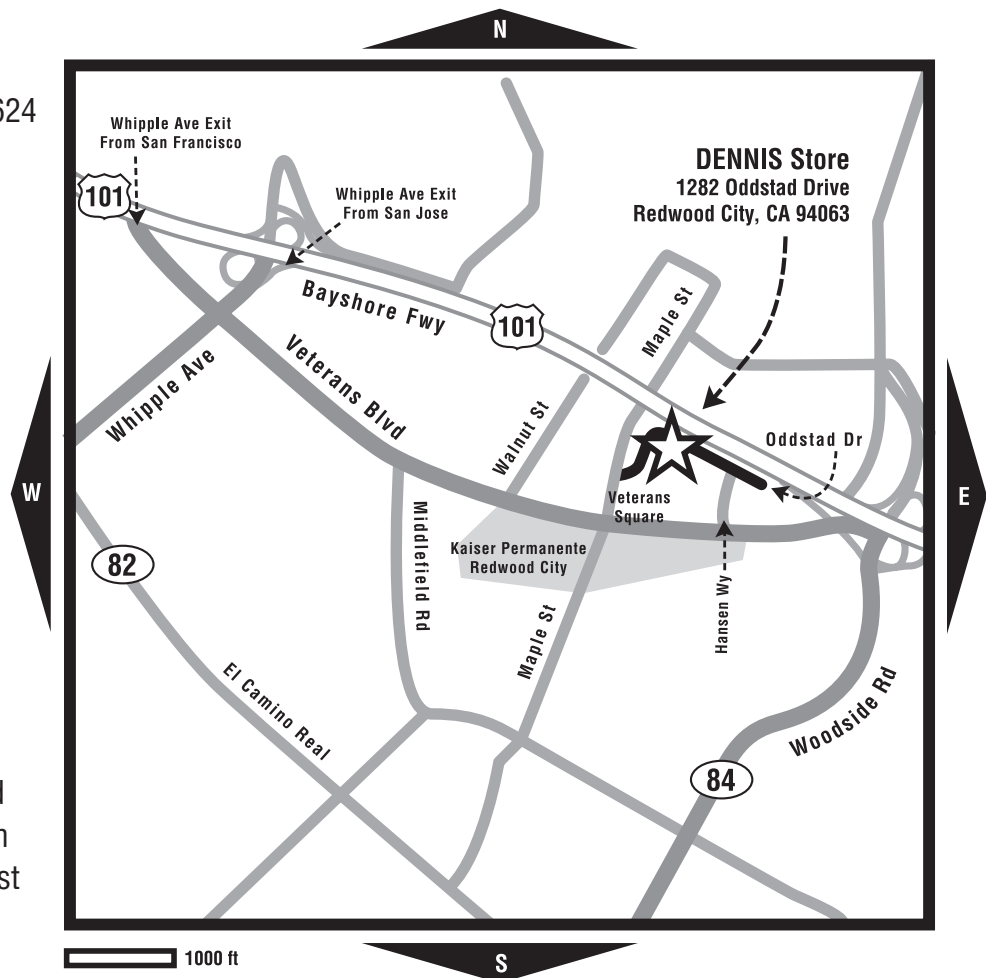

REDWOOD CITY STORE

650.299.9623 fax 650.299.9624

STORE HOURS

Tue-Fri 10am – 5pm
Sat 10am – 2pm
Labor Day 10am – 2pm
**SUMMER HOURS:
August only
Mon 10am – 6pm
Tue-Sat 10am – 5pm
Closed Sunday

DIRECTIONS

DENNIS faces Hwy 101.

From southbound Hwy 101, exit Whipple Ave, which becomes Veterans Blvd, head east for two miles. Turn north (left) onto Maple St. Head east (right) on Oddstad Dr.

From northbound Hwy 101, exit Woodside Road (#408/ West CA 84) and turn west (right) onto Veterans Blvd. Turn north (right) onto Maple St. Head east (right) on Oddstad Dr.

From Hwy 280, exit Woodside Rd (CA 84) and turn east-bound on Woodside Rd. Travel approximately 4 miles. Turn west (left) onto Veterans Blvd. Turn north (right) onto Maple St. Head east (right) on Oddstad Dr.

DENNIScrip & Gift Scrip

- DENNIScrip may be used at DENNIS locations, in-school sale events, and mail order. Excludes online and phone.
- Maximum change made is $5.
- DENNIScrip is not returnable or refundable for dollars
- DENNIScrip is good forever!

DENNIS PROMOTIONS

September through May 2009-2010 - Advantage Card

Earn fifteen $10 stamps on your DENNIS advantage card and save $10 on your next in-store purchase.

January 2010 - Happy New Year's Savings

10% savings on all purchases & orders. . . phone, mail, internet and in-store.*

March 2010 - Double Punch Month

Every $10 purchase worth two stamps on DENNIS Advantage Card.

June 10-July 10, 2010 - Early Bird Sale

10% savings on all purchases. . . phone, mail, internet and in-store.*

September through May 2010-2011 - Advantage Card

Earn fifteen $10 stamps on your DENNIS advantage card and save $10 on your next in-store purchase.

WATCH FOR OUR INTERNET SPECIALS!

*excludes marked down items