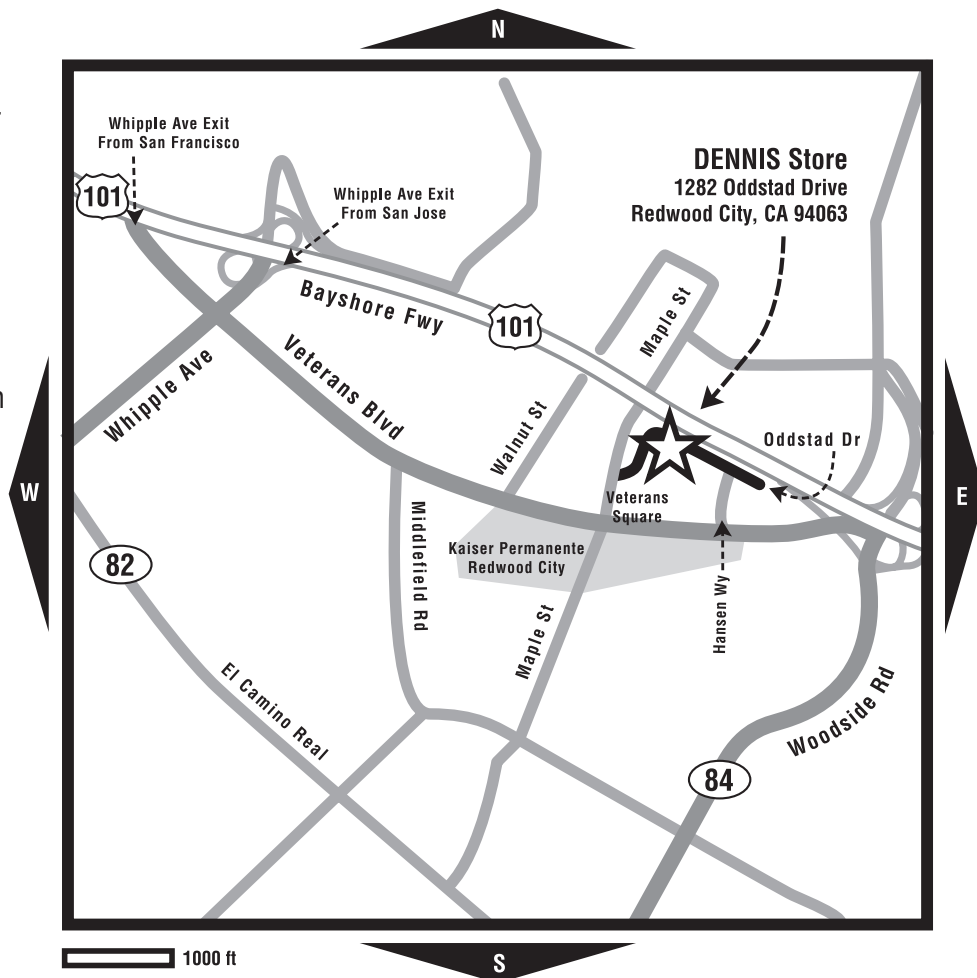

REDWOOD CITY STORE

650.299.9623 fax 650.299.9624

REGULAR STORE HOURS

Tue-Fri 10am – 5pm

Sat 10am – 2pm

Labor Day 10am – 2pm

EXTENDED SUMMER HOURS

August only Mon 10am – 6pm

Tue-Sat 10am – 5pm

Closed Sun

DENNIS stores are closed on major holidays and from Christmas to New Year's Day.

DIRECTIONS

DENNIS faces Hwy 101.

Southbound Hwy 101, exit Whipple Ave, which becomes Veterans Blvd, head east for two miles. Turn left onto Maple St. Head east on Oddstad Dr.

Northbound Hwy 101, exit Woodside Road (#408/ West CA 84) and turn right onto Veterans Blvd. Turn right onto Maple St. Head east on Oddstad Dr.

From Hwy 280, exit Woodside Rd (CA 84) and turn eastbound on Woodside Rd. Travel approximately 4 miles. Turn left onto Veterans Blvd. Turn right onto Maple St. Head east on Oddstad Dr.

DENNIScrip, Gift Scrip & AFP Vouchers

- DENNIScrip may be used at DENNIS locations, in-school sale events, and mail order. Excludes online and phone.
- Maximum change made is $5.
- DENNIScrip is not returnable or refundable for dollars
- DENNIScrip is good forever!

DENNIS PROMOTIONS CALENDAR for 2012 and 2013

January 2012 · New Year's Savings

10% savings on all purchases & orders. . . phone, mail, internet and in-store.

June 10-July 10, 2012 · Early Bird Savings

10% savings on all purchases & orders. . . phone, mail, internet and in-store.

October 2012 through May 2013 · DENNIS Advantage Card Savings

Earn fifteen $10 stamps on your DENNIS advantage card and save $10 on your next in-store only purchase.

January 2013 · New Year's Savings

10% savings on all purchases & orders. . . phone, mail, internet and in-store.

March 2013 · Double Punch Month

Earn 2 stamps for every $10 purchase on your DENNIS Advantage Card in-store purchase only.

March 2013 · Internet Special

Free shipping on all orders. . . phone, mail and internet.

June 10-July 10, 2013 · Early Bird Savings

10% savings on all purchases & orders. . . phone, mail, internet and in-store.

October 2013 through May 2014 DENNIS Advantage Card Savings

Earn fifteen $10 stamps on your DENNIS advantage card and save $10 on your next in-store only purchase.