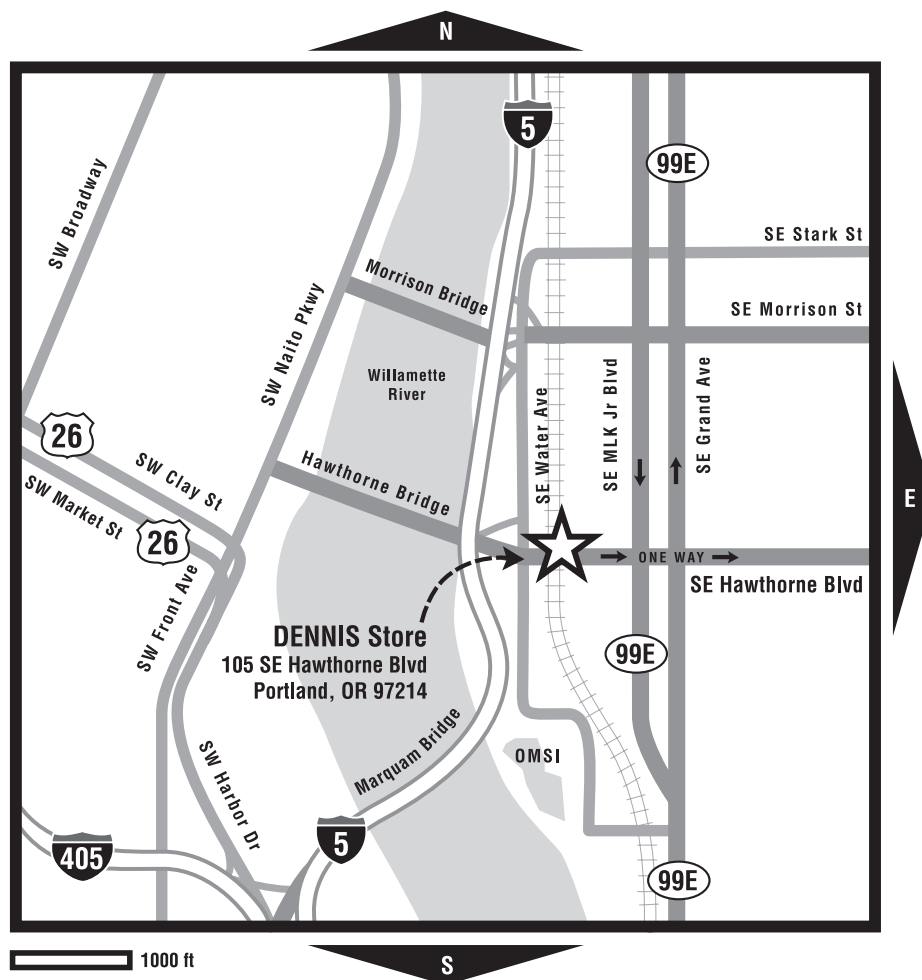

PORTLAND STORE

503.234.7431 · 800.544.7123

fax 503.542.3147

REGULAR STORE HOURS

Monday-Friday 10am – 5pm

Saturday 10am – 2pm

Labor Day 10am – 2pm

EXTENDED SUMMER HOURS

July 27-September 1

Monday-Friday 10am – 6pm

Saturday 9am – 4pm

DENNIS stores are closed on major holidays and from Christmas to New Year's Day.

DIRECTIONS

DENNIS is located in SE Portland between the Willamette River and Martin Luther King Jr Blvd, under the Hawthorne Bridge and one block north of OMSI.

DENNIScrip, Gift Scrip & AFP Vouchers

- DENNIScrip may be used at DENNIS locations, in-school sale events, and mail order. Excludes online and phone.
- Maximum change made is $5.
- DENNIScrip is not returnable or refundable for dollars
- DENNIScrip is good forever!

DENNIS PROMOTIONS CALENDAR for 2012 and 2013

January 2012 · New Year's Savings

10% savings on all purchases & orders. . . phone, mail, internet and in-store.

June 10-July 10, 2012 · Early Bird Savings

10% savings on all purchases & orders. . . phone, mail, internet and in-store.

October 2012 through May 2013 · DENNIS Advantage Card Savings

Earn fifteen $10 stamps on your DENNIS advantage card and save $10 on your next in-store only purchase.

January 2013 · New Year's Savings

10% savings on all purchases & orders. . . phone, mail, internet and in-store.

March 2013 · Double Punch Month

Earn 2 stamps for every $10 purchase on your DENNIS Advantage Card in-store purchase only.

March 2013 · Internet Special

Free shipping on all orders. . . phone, mail and internet.

June 10-July 10, 2013 · Early Bird Savings

10% savings on all purchases & orders. . . phone, mail, internet and in-store.

October 2013 through May 2014 DENNIS Advantage Card Savings

Earn fifteen $10 stamps on your DENNIS advantage card and save $10 on your next in-store only purchase.