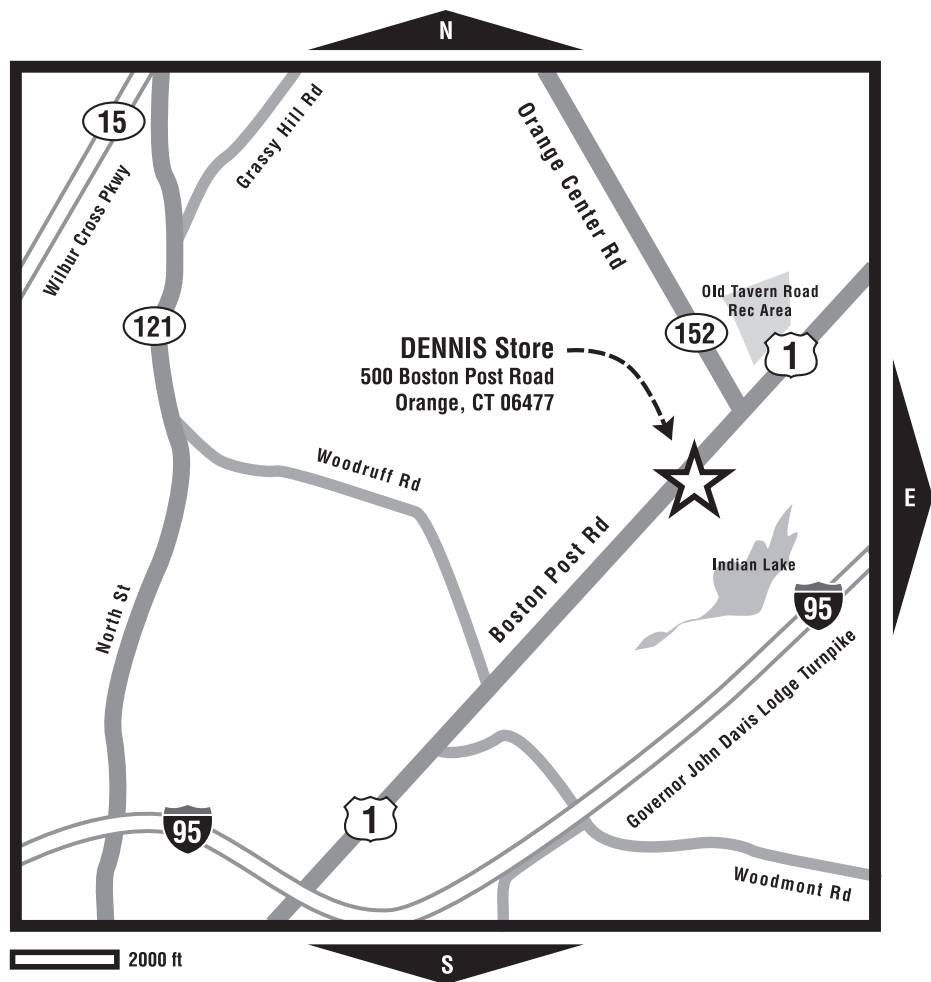

ORANGE STORE

203.795.5457 fax 203.795.5471

STORE HOURS

Tuesday-Thursday 10am – 5pm

Saturday 10am – 2pm

Labor Day 10am – 2pm

**SUMMER HOURS

AUGUST 9-30

Monday, Wednesday-Friday

10am – 5pm

Tuesday 10am – 7pm

Saturday 10am – 4pm

DIRECTIONS

From I-95, exit 41, travel .75 mile and at traffic light turn northeast onto Boston Post Rd, Route 1. Travel .75 mile to DENNIS, located on southeast side and in the rear of the building.

From the Merritt Parkway, exit 57 and stay in the right lane. Turn southeast onto Orange Center Rd, Route 152. Travel 3.3 miles to second light. Turn southwest onto Boston Post Rd, Route 1. Travel .25 mile to DENNIS, located on southeast side and in the rear of the building.

DENNIScrip & Gift Scrip

- DENNIScrip may be used at DENNIS locations, in-school sale events, and mail order. Excludes online and phone.
- Maximum change made is $5.
- DENNIScrip is not returnable or refundable for dollars
- DENNIScrip is good forever!

DENNIS PROMOTIONS

September through May 2009-2010 - Advantage Card

Earn fifteen $10 stamps on your DENNIS advantage card and save $10 on your next in-store purchase.

January 2010 - Happy New Year's Savings

10% savings on all purchases & orders. . .phone, mail, internet and in-store.*

March 2010 - Double Punch Month

Every $10 purchase worth two stamps on DENNIS Advantage Card.

June 10-July 10, 2010 - Early Bird Sale

10% savings on all purchases. . .phone, mail, internet and in-store.*

September through May 2010-2011 - Advantage Card

Earn fifteen $10 stamps on your DENNIS advantage card and save $10 on your next in-store purchase.

WATCH FOR OUR INTERNET SPECIALS!

*excludes marked down items