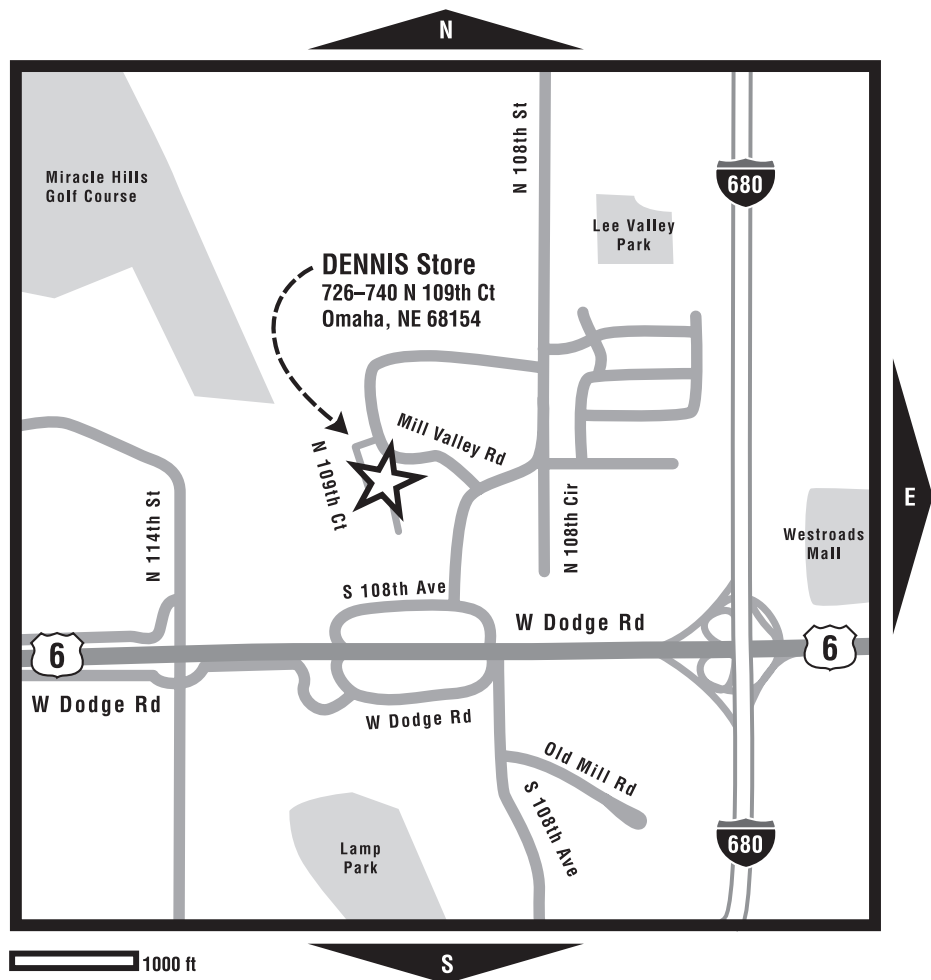

OMAHA STORE

402.496.9911 · 888.496.9911
fax 402.496.9162

STORE HOURS

Tuesday 12pm – 7pm
Wednesday-Friday 12pm – 6pm
Saturday 10am – 2pm
Closed Labor Day

**SUMMER HOURS:

July 19-August 27

Monday 12pm – 6pm
Tuesday 12pm – 7pm
Wednesday-Friday 12pm – 6pm
Saturday 10am – 4pm

DIRECTIONS

From Dodge Rd, exit at South 108th Ave / Old Mill Rd, head north onto south 108th Ave, and turn onto North 108th St. Turn west onto Mill Valley Rd, and then south onto Old Mill Business Campus. DENNIS is located on North 109th Court.

From I-680 north, exit at Maple St and head south on North 108th St. Turn west onto Mill Valley Rd, follow around and head south onto Old Mill Business Campus. DENNIS is located on North 109th Court.

DENNIScrip & Gift Scrip

- DENNIScrip may be used at DENNIS locations, in-school sale events, and mail order. Excludes online and phone.
- Maximum change made is $5.
- DENNIScrip is not returnable or refundable for dollars

DENNIS PROMOTIONS

Year round 2009-2010 - Advantage Card

Earn fifteen $10 stamps on your DENNIS advantage card and save $10 on your next in-store purchase.

January 2010 - Happy New Year's Savings

10% savings on all purchases & orders. . .phone, mail, internet and in-store.*

March 2010 - Double Punch Month

Every $10 purchase worth two stamps on DENNIS Advantage Card.

June 10-July 10, 2010 - Early Bird Sale

10% savings on all purchases. . .phone, mail, internet and in-store.*

Year round 2010-2011 - Advantage Card

Earn fifteen $10 stamps on your DENNIS advantage card and save $10 on your next in-store purchase.

WATCH FOR OUR INTERNET SPECIALS!

*excludes marked down items