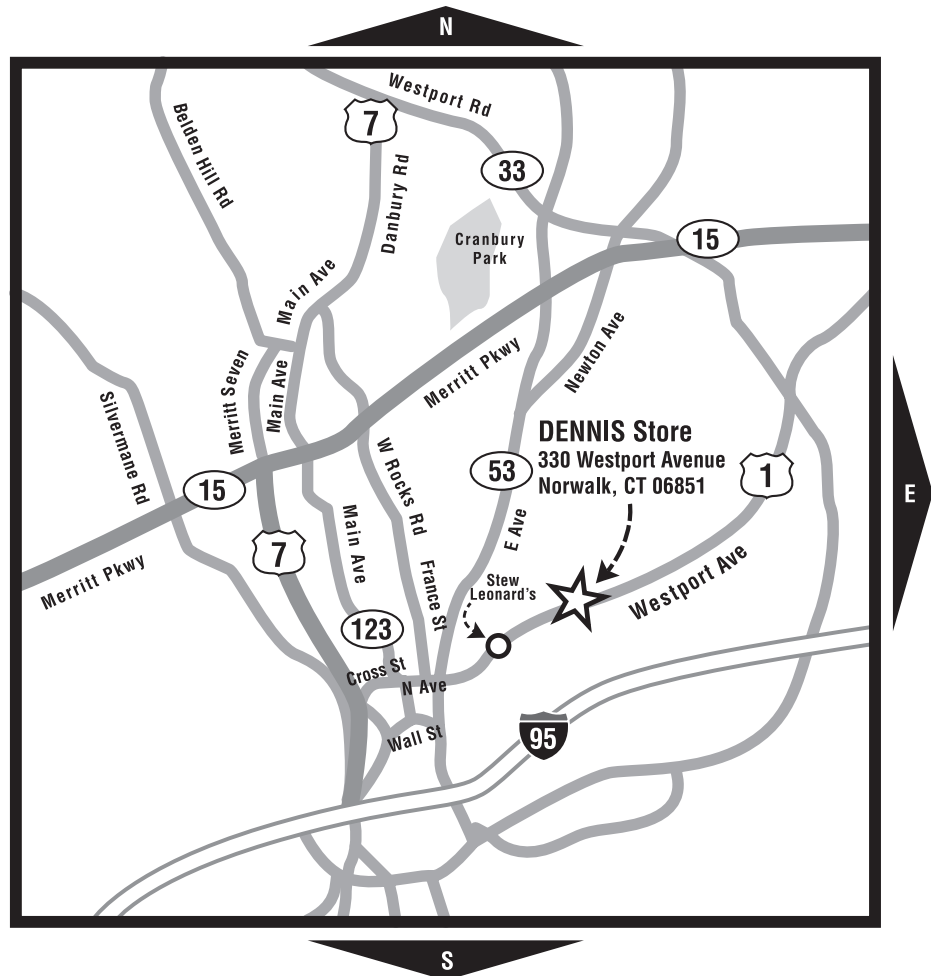

NORWALK STORE

203.750.8731 fax 203.750.8733

REGULAR STORE HOURS

Tuesday & Thursday

10am – 5pm

Saturday 10am – 2pm

Labor Day 10am – 2pm

EXTENDED SUMMER HOURS

AUGUST 6-27

Monday, Wednesday-Friday

10am – 5pm

Tuesday 10am – 7pm

Saturday 10am – 4pm

DENNIS stores are closed on major holidays and from Christmas to New Year's Day.

DIRECTIONS

I-95 North and South

Take exit 16 towards US-1.

Turn east on US-1 (Westport Avenue).

Following Route 1 pass Stew Leonard's on the right.

330 Westport Avenue is 1/4 mile on the right.

DENNIScrip, Gift Scrip & AFP Vouchers

- DENNIScrip may be used at DENNIS locations, in-school sale events, and mail order. Excludes online and phone.
- Maximum change made is $5.
- DENNIScrip is not returnable or refundable for dollars
- DENNIScrip is good forever!

DENNIS PROMOTIONS CALENDAR for 2012 and 2013

January 2012 · New Year's Savings

10% savings on all purchases & orders. . . phone, mail, internet and in-store.

June 10-July 10, 2012 · Early Bird Savings

10% savings on all purchases & orders. . . phone, mail, internet and in-store.

October 2012 through May 2013 · DENNIS Advantage Card Savings

Earn fifteen $10 stamps on your DENNIS advantage card and save $10 on your next in-store only purchase.

January 2013 · New Year's Savings

10% savings on all purchases & orders. . . phone, mail, internet and in-store.

March 2013 · Double Punch Month

Earn 2 stamps for every $10 purchase on your DENNIS Advantage Card in-store purchase only.

March 2013 · Internet Special

Free shipping on all orders. . . phone, mail and internet.

June 10-July 10, 2013 · Early Bird Savings

10% savings on all purchases & orders. . . phone, mail, internet and in-store.

October 2013 through May 2014 DENNIS Advantage Card Savings

Earn fifteen $10 stamps on your DENNIS advantage card and save $10 on your next in-store only purchase.