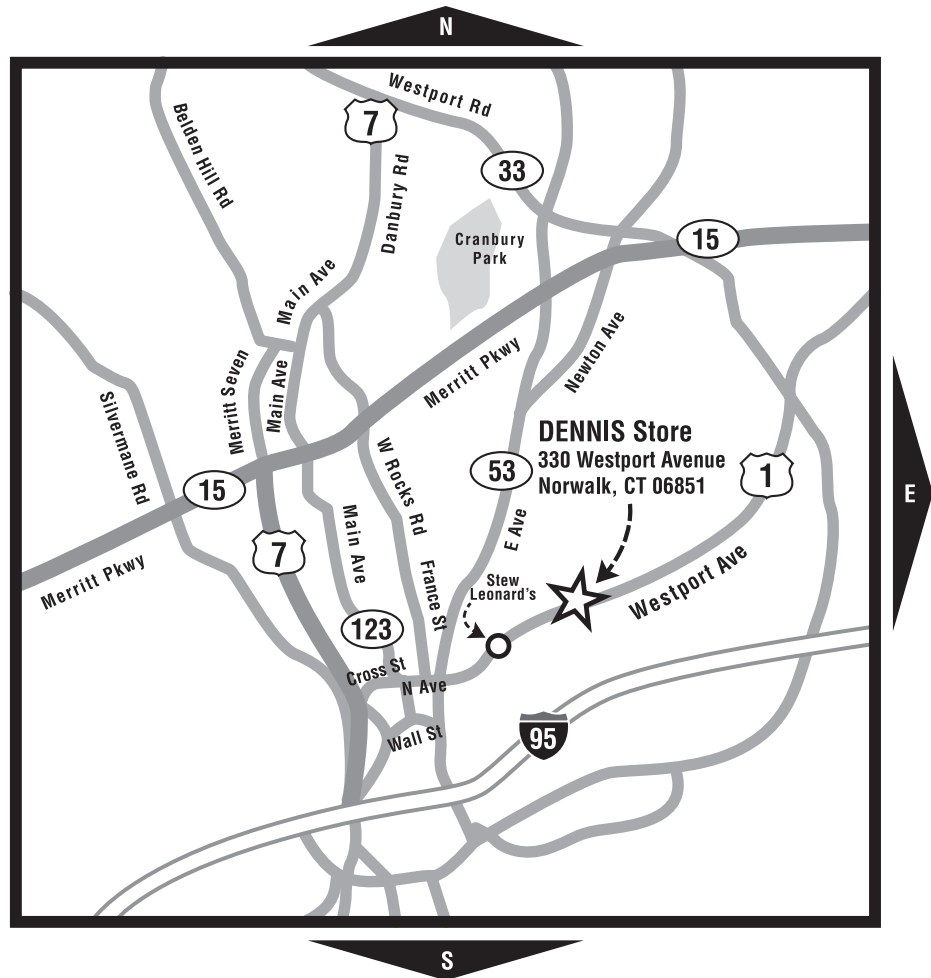

AUGUST 9-30

Monday, Wednesday-Friday

10am – 5pm

Tuesday 10am – 7pm

Saturday 10am – 4pm

DIRECTIONS

I-95 North and South

Take exit 16 towards US-1.

Turn east on US-1 (Westport Avenue).

Following Route 1 pass Stew Leonard's on the

right. 330 Westport Avenue is

1/4 mile on the right.

DENNIScrip & Gift Scrip

- DENNIScrip may be used at DENNIS locations, in-school sale events, and mail order. Excludes online and phone.
- Maximum change made is \$5.
- DENNIScrip is not returnable or refundable for dollars
- DENNIScrip is good forever!