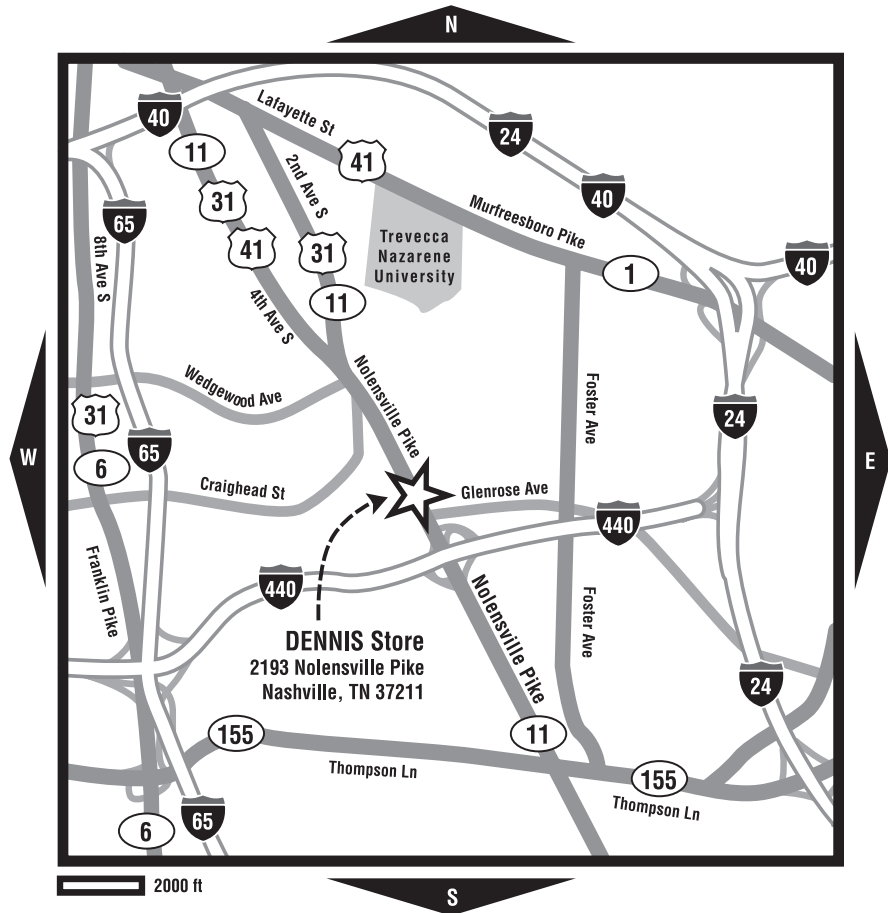

NASHVILLE STORE

phone 615.254.1103

fax 615.254.1104

STORE HOURS

Tuesday, Wednesday & Friday

10am – 5pm

Thursday 10am – 6pm

Saturday 10am – 2pm

**SUMMER HOURS:

July 19-August 21

Monday-Friday 10am – 6pm

Saturday 10am – 2pm

DIRECTIONS

From I-440, take Exit 6 at Nolensville Pike. Turn north on Nolensville (towards downtown Nashville). DENNIS is approximately 2 blocks north on the left.

DENNIScrip & Gift Scrip

- DENNIScrip may be used at DENNIS locations, in-school sale events, and mail order. Excludes online and phone.
- Maximum change made is $5.
- DENNIScrip is not returnable or refundable for dollars
- DENNIScrip is good forever!

DENNIS PROMOTIONS

September through May 2009-2010 · Advantage Card

Earn fifteen $10 stamps on your DENNIS advantage card and save $10 on your next in-store purchase.

January 2010 · Happy New Year's Savings

10% savings on all purchases & orders. . .phone, mail, internet and in-store.*

March 2010 · Double Punch Month

Every $10 purchase worth two stamps on DENNIS Advantage Card.

June 10-July 10, 2010 · Early Bird Sale

10% savings on all purchases. . .phone, mail, internet and in-store.*

September through May 2010-2011 · Advantage Card

Earn fifteen $10 stamps on your DENNIS advantage card and save $10 on your next in-store purchase.

WATCH FOR OUR INTERNET SPECIALS!

*excludes marked down items