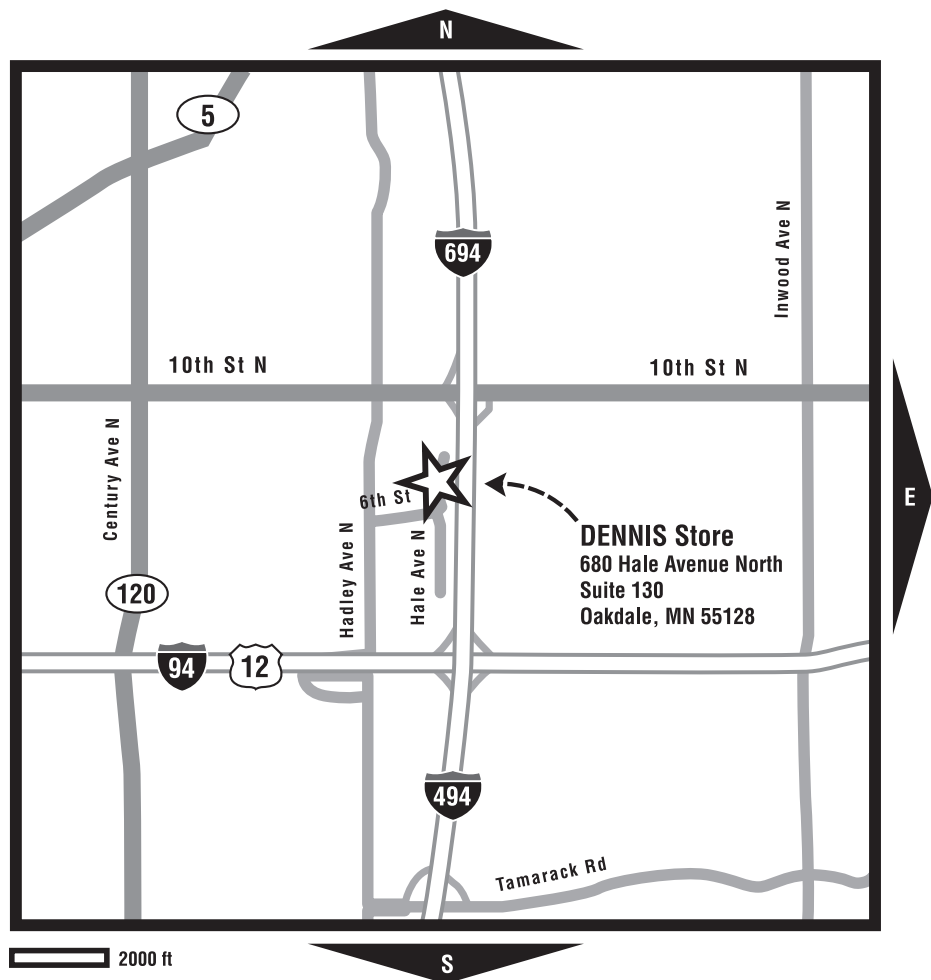

DIRECTIONS

From all directions, travel to I-694, take 10th Street exit (#57) and head west on 10th St North. Head south onto Hadley Ave North. Head east on 6th St and bear north on Hale Ave.

DENNIScrip & Gift Scrip