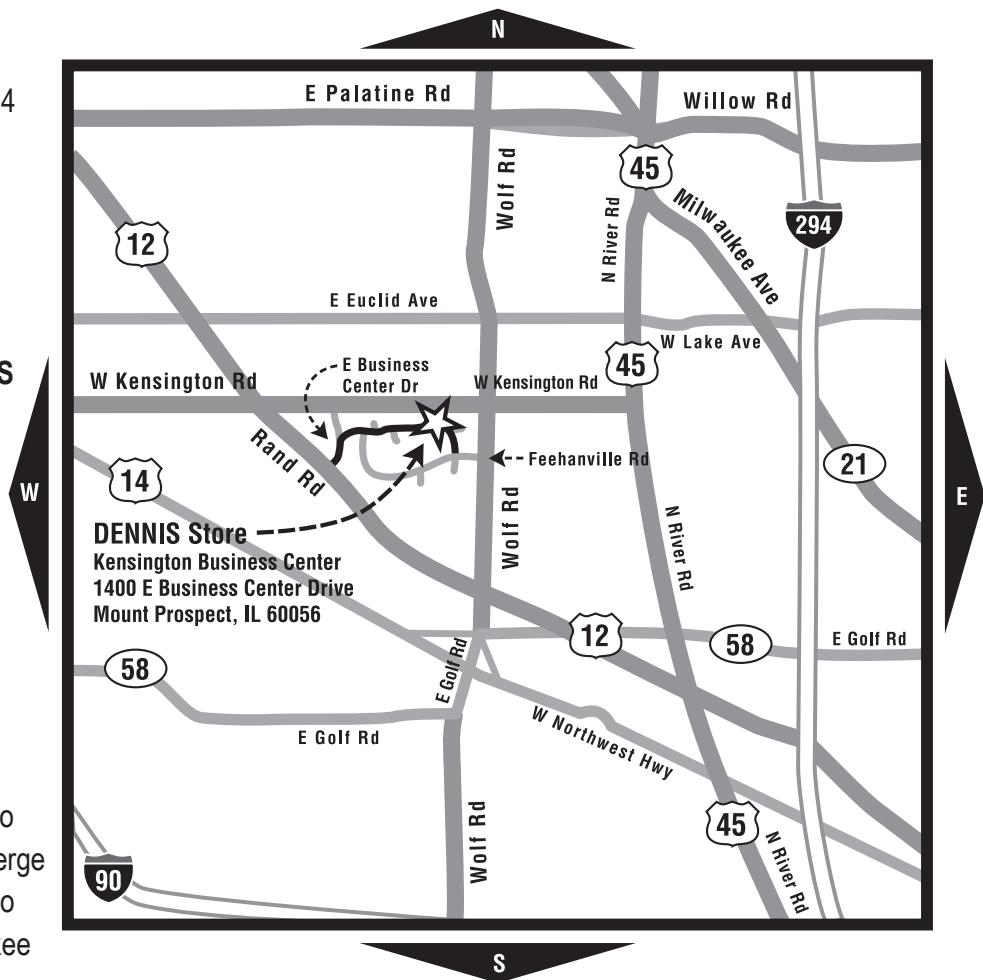

August only

Mon 10am – 5pm

Tue 10am – 6pm

Wed-Fri 10am – 5pm

Sat 10am – 2pm

DENNIS stores are closed on major holidays and from Christmas to New Year's Day.

DIRECTIONS

From I-294 S, exit Willow Rd to Wheeling/Prospect Hts and merge onto Willow Rd, slight right onto ramp. Turn left onto S Milwaukee Ave/US-45. Keep right to follow US-45. Turn right on to E Kensington/Foundry Rd. Turn left onto N Wolf Rd. Head west on Feehanville Rd. Turn right onto E Business Center Dr.

From I-90 E/NW, toll-way towards Chicago, exit at 53 north and take the Palatine Rd E exit. Head right at Route 12, Rand Rd. Turn left onto E Business Center Dr.

DENNIScrip, Gift Scrip & AFP Vouchers

- DENNIScrip may be used at DENNIS locations, in-school sale events, and mail order. Excludes online and phone.
- Maximum change made is \$5.
- DENNIScrip is not returnable or refundable for dollars
- DENNIScrip is good forever!