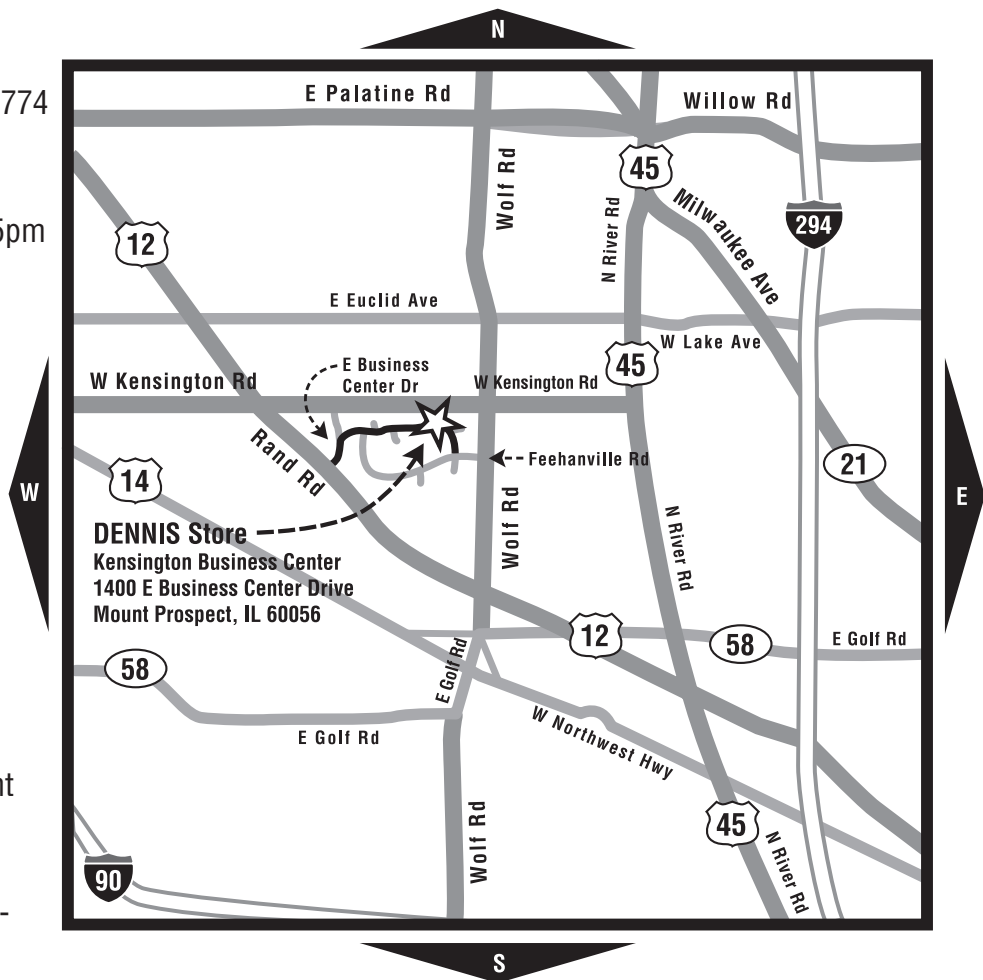

MOUNT PROSPECT STORE

847.299.1442 fax 847.299.1774

STORE HOURS

Tuesday 10am – 6pm

Wednesday-Friday 10am – 5pm

Saturday 10am – 2pm

Labor Day 10am – 2pm

**SUMMER HOURS:

August 2-August 28

Monday 10am – 5pm

Tuesday 10am – 6pm

Wed-Fri 10am – 5pm

Saturday 10am – 2pm

DIRECTIONS

From I-294 South, take Willow Rd exit toward Wheeling/Prospect Hts and merge onto Willow Rd, slight right onto ramp. Turn south (left) onto South Milwaukee Ave/US-45. Keep right to follow US-45. Turn east (right) on to East Kensington/Foundry Rd. Turn left (south) onto N Wolf Rd. Head west (right) on Feehanville Rd. North (right) onto East Business Center Dr.

From I-90 East/Northwest Toll-way towards to Chicago, exit at 53 north and take the Palatine Rd East exit. Head southeast (right) at Route 12, Rand Rd. Head north (left) onto East Business Center Dr.

DENNIScrip & Gift Scrip

- DENNIScrip may be used at DENNIS locations, in-school sale events, and mail order. Excludes online and phone.
- Maximum change made is $5.
- DENNIScrip is not returnable or refundable for dollars
- DENNIScrip is good forever!

DENNIS PROMOTIONS

September through May 2009-2010 - Advantage Card

Earn fifteen $10 stamps on your DENNIS advantage card and save $10 on your next in-store purchase.

January 2010- Happy New Year's Savings

10% savings on all purchases & orders. . .phone, mail, internet and in-store.*

March 2010 - Double Punch Month

Every $10 purchase worth two stamps on DENNIS Advantage Card.

June 10-July 10, 2010 - Early Bird Sale

10% savings on all purchases. . .phone, mail, internet and in-store.*

September through May 2010-2011 - Advantage Card

Earn fifteen $10 stamps on your DENNIS advantage card and save $10 on your next in-store purchase.

WATCH FOR OUR INTERNET SPECIALS!

*excludes marked down items