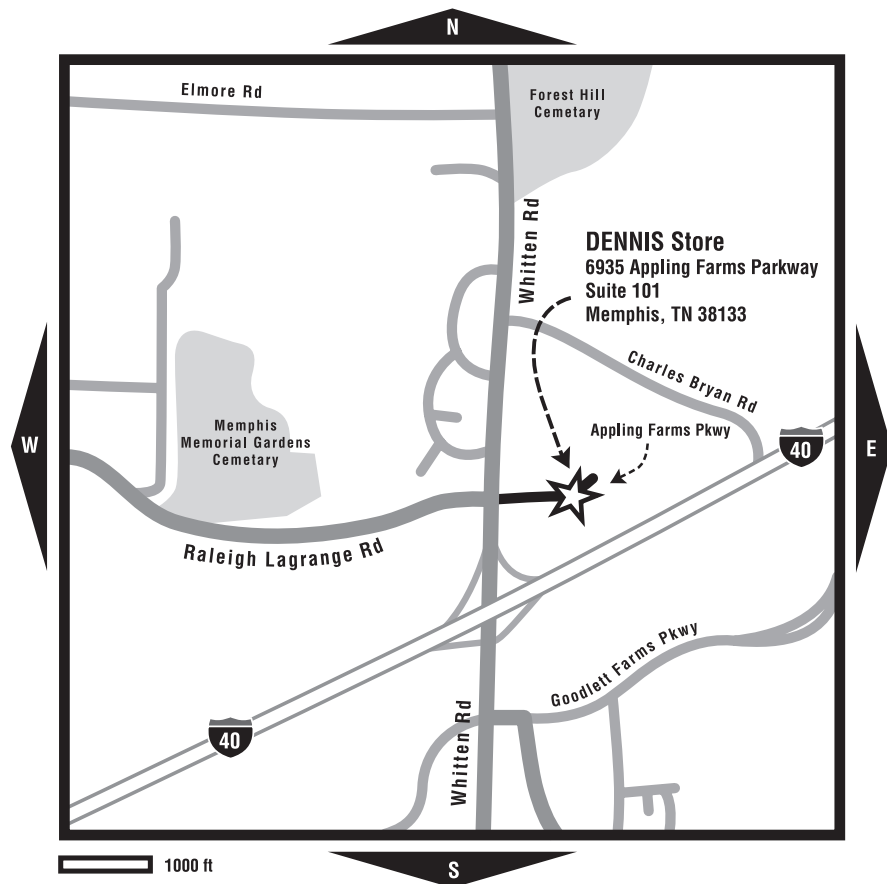

MEMPHIS STORE

phone 901.386.4231

fax 901.387.1721

REGULAR STORE HOURS

Tuesday, Wednesday & Friday

10am – 5pm

Thursday 10am – 6pm

Saturday 10am – 2pm

EXTENDED SUMMER HOURS

July 23-August 18

Monday-Friday 10am – 6pm

Saturday 10am – 2pm

DENNIS stores are closed on major holidays and from Christmas to New Year's Day.

DIRECTIONS

From the East (I-40): Take I-40 W to exit 15A and turn right onto Appling Rd. Take the first left onto Appling Farms Parkway. DENNIS is on the left.

From the South (I-55): Take I-55 N into Tennessee to I-240. Merge right at exit 6A going east on I-240. Continue east on I-40 to exit 14, Whitten Rd. Turn left onto Whitten Rd, then take the first right onto Appling Farms Parkway. DENNIS is on the right.

From the North (I-55) and the West (I-40): Take I-40 E to exit 14, Whitten Rd. Turn left onto Whitten Rd, then take first right onto Appling Farms Parkway. DENNIS is on the right.

DENNIScrip, Gift Scrip & AFP Vouchers

- DENNIScrip may be used at DENNIS locations, in-school sale events, and mail order. Excludes online and phone.
- Maximum change made is $5.
- DENNIScrip is not returnable or refundable for dollars
- DENNIScrip is good forever!

DENNIS PROMOTIONS CALENDAR for 2012 and 2013

January 2012 · New Year's Savings

10% savings on all purchases & orders. . . phone, mail, internet and in-store.

June 10-July 10, 2012 · Early Bird Savings

10% savings on all purchases & orders. . . phone, mail, internet and in-store.

October 2012 through May 2013 · DENNIS Advantage Card Savings

Earn fifteen $10 stamps on your DENNIS advantage card and save $10 on your next in-store only purchase.

January 2013 · New Year's Savings

10% savings on all purchases & orders. . . phone, mail, internet and in-store.

March 2013 · Double Punch Month

Earn 2 stamps for every $10 purchase on your DENNIS Advantage Card in-store purchase only.

March 2013 · Internet Special

Free shipping on all orders. . . phone, mail and internet.

June 10-July 10, 2013 · Early Bird Savings

10% savings on all purchases & orders. . . phone, mail, internet and in-store.

October 2013 through May 2014 DENNIS Advantage Card Savings

Earn fifteen $10 stamps on your DENNIS advantage card and save $10 on your next in-store only purchase.