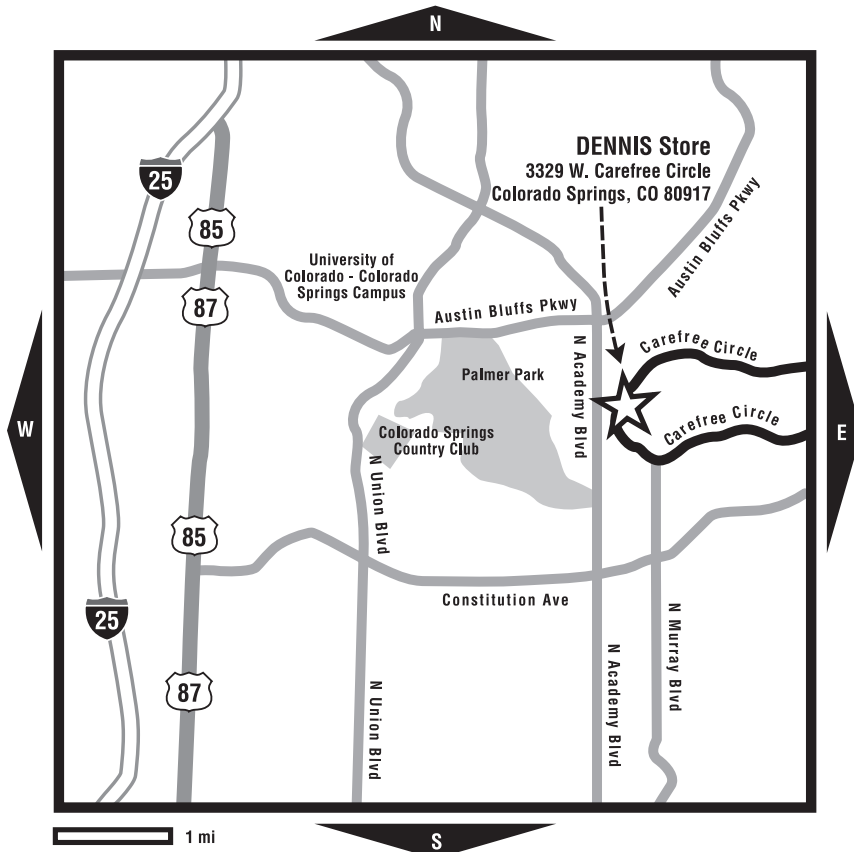

COLORADO SPRINGS STORE

phone 719.591.8379

fax 719.591.8297

STORE HOURS

Tue & Wed 10am-5pm

Sat 10am-2pm

Closed Labor Day

Summer Hours:

July 19 -August 31

Mon 10am-6pm

Tue - Friday 10am-5pm

Sat 10am-4pm

SHOP IN LONE TREE STORE

Gesco Place

8600 Park Meadows Drive

Lone Tree, CO 80124

Phone 303.738.2255

Fax 303.738.5799

STORE HOURS

Tuesday-Friday 10am – 5pm

Saturday 10am – 2pm

Labor Day 10am – 2pm

SUMMER HOURS: August 2-28

Monday 10am – 6pm

Tuesday-Friday 10am – 5pm

Saturday 10am – 4pm

DENNIScrip & Gift Scrip

- DENNIScrip may be used at DENNIS locations, in-school sale events, and mail order. Excludes online and phone.
- Maximum change made is $5.
- DENNIScrip is not returnable or refundable for dollars
- DENNIScrip is good forever!

IN-STORE PROMOTIONS

September-May - Advantage Card

Collect 15 $10 stamps on your DENNIS Advantage card and save $10 on next purchase.

January - Happy New Year's Savings

10% savings on in-store purchases.*

March - Double Punch Month

Every $10 purchase worth two stamps on DENNIS Advantage Card.

June 10-July 10 - Early Bird Sale

10% savings on in-store purchases.*

PHONE, MAIL & INTERNET PROMOTIONS

January - Happy New Year's Savings

Receive 10% savings on phone, mail and internet orders and in-store, too!*

June 10-July 10 - Early Bird Sale

Receive 10% savings on phone, mail and internet orders and in-store, too!*

*excludes marked down items