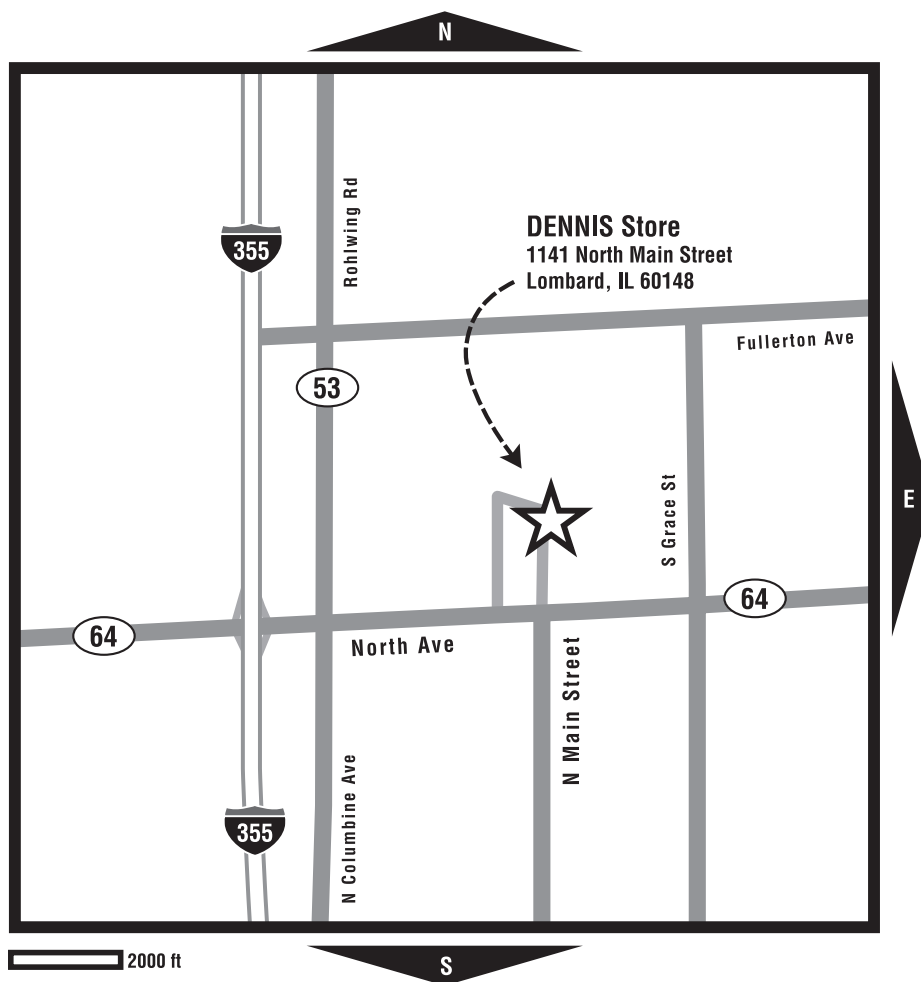

LOMBARD STORE

630.932.7171 fax 630.932.7153

REGULAR STORE HOURS

Tuesday 10am – 6pm

Wednesday-Friday 10am – 5pm

Saturday 10am – 2pm

Labor Day 10am – 2pm

EXTENDED SUMMER HOURS

August only

Monday 10am – 5pm

Tuesday 10am – 6pm

Wednesday-Friday 10am – 5pm

Saturday 10am – 2pm

DENNIS stores are closed on major holidays and from Christmas to New Year's Day.

DIRECTIONS

Exit 355 and head east onto North Ave (Route 64).

Travel .5 mile on North Ave to Main St/Lombard and turn north. You will enter an industrial area. Continue following Main St to a stop sign at the end. Follow drive to the right to a red brick building on the right. DENNIS is located at the south end of the building.

DENNIScrip, Gift Scrip & AFP Vouchers

- DENNIScrip may be used at DENNIS locations, in-school sale events, and mail order. Excludes online and phone.
- Maximum change made is $5.
- DENNIScrip is not returnable or refundable for dollars
- DENNIScrip is good forever!

DENNIS PROMOTIONS CALENDAR for 2012 and 2013

January 2012 · New Year's Savings

10% savings on all purchases & orders. . . phone, mail, internet and in-store.

June 10-July 10, 2012 · Early Bird Savings

10% savings on all purchases & orders. . . phone, mail, internet and in-store.

October 2012 through May 2013 · DENNIS Advantage Card Savings

Earn fifteen $10 stamps on your DENNIS advantage card and save $10 on your next in-store only purchase.

January 2013 · New Year's Savings

10% savings on all purchases & orders. . . phone, mail, internet and in-store.

March 2013 · Double Punch Month

Earn 2 stamps for every $10 purchase on your DENNIS Advantage Card in-store purchase only.

March 2013 · Internet Special

Free shipping on all orders. . . phone, mail and internet.

June 10-July 10, 2013 · Early Bird Savings

10% savings on all purchases & orders. . . phone, mail, internet and in-store.

October 2013 through May 2014 DENNIS Advantage Card Savings

Earn fifteen $10 stamps on your DENNIS advantage card and save $10 on your next in-store only purchase.