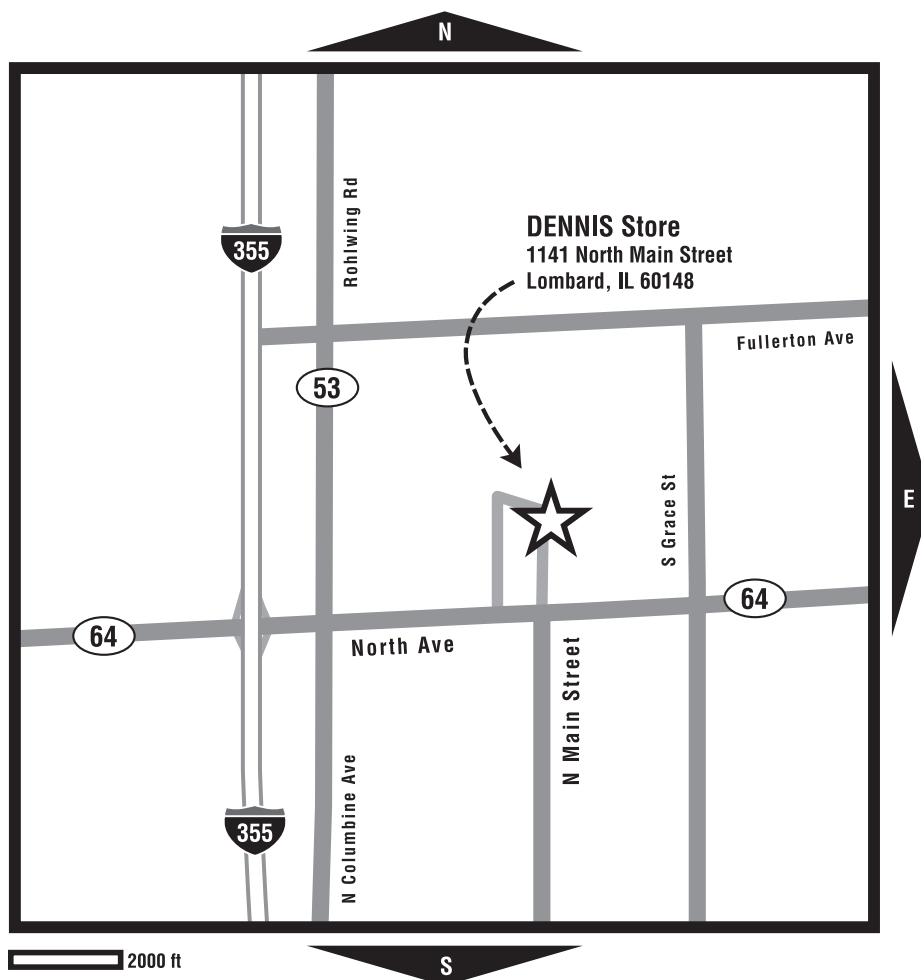

LOMBARD STORE

630.932.7171 fax 630.932.7153

STORE HOURS

Tuesday 10am – 6pm
Wednesday-Friday 10am – 5pm
Saturday 10am – 2pm
Labor Day 10am – 2pm

**SUMMER HOURS:

August 2-August 28

Monday 10am – 5pm
Tuesday 10am – 6pm
Wednesday-Friday 10am – 5pm
Saturday 10am – 2pm

DIRECTIONS

Exit 355 and head east onto North Ave (Route 64). Travel .5 mile on North Ave to Main St/Lombard and turn north. You will enter an industrial area. Continue following Main St to a stop sign at the end. Follow drive to the right to a red brick building on the right. DENNIS is located at the south end of the building.

DENNIScrip & Gift Scrip

- DENNIScrip may be used at DENNIS locations, in-school sale events, and mail order. Excludes online and phone.
- Maximum change made is $5.
- DENNIScrip is not returnable or refundable for dollars
- DENNIScrip is good forever!

DENNIS PROMOTIONS

September through May 2009-2010 · Advantage Card

Earn fifteen $10 stamps on your DENNIS advantage card and save $10 on your next in-store purchase.

January 2010 · Happy New Year's Savings

10% savings on all purchases & orders. . .phone, mail, internet and in-store.*

March 2010 · Double Punch Month

Every $10 purchase worth two stamps on DENNIS Advantage Card.

June 10-July 10, 2010 · Early Bird Sale

10% savings on all purchases. . .phone, mail, internet and in-store.*

September through May 2010-2011 · Advantage Card

Earn fifteen $10 stamps on your DENNIS advantage card and save $10 on your next in-store purchase.

WATCH FOR OUR INTERNET SPECIALS!

*excludes marked down items