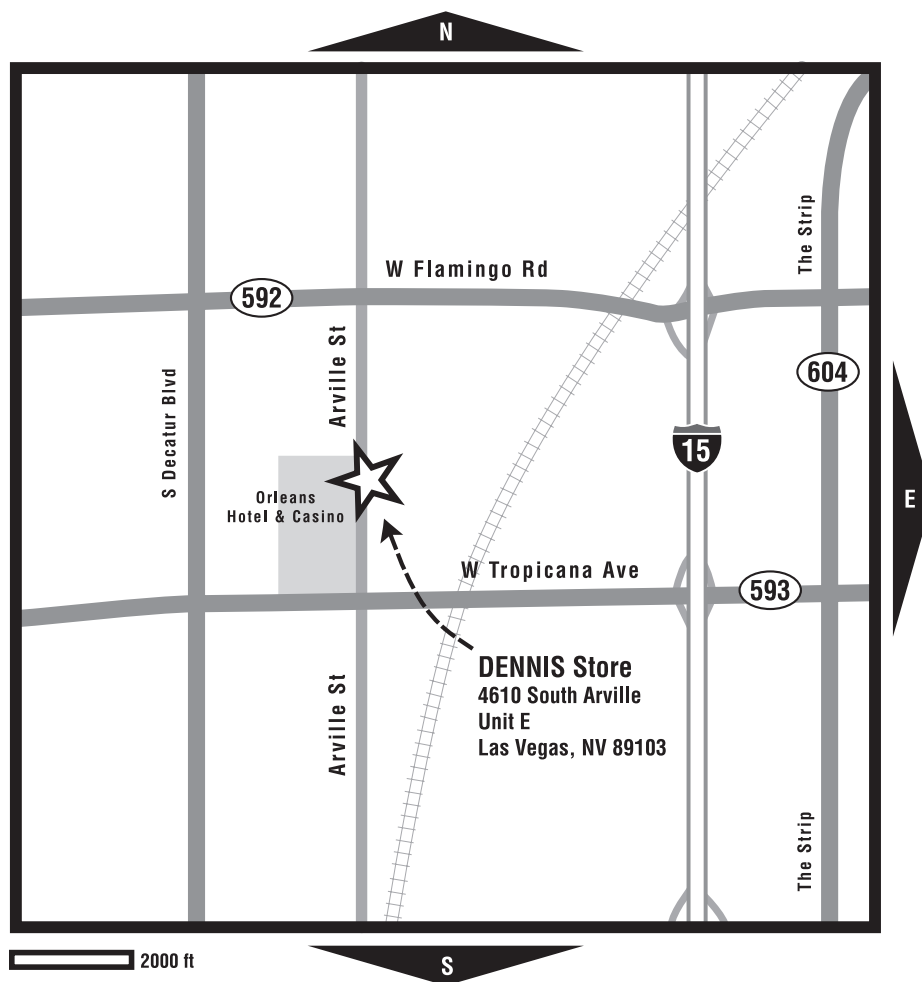

LAS VEGAS STORE

702.252.7341 fax 702.252.7381

REGULAR STORE HOURS

Tuesday-Friday 10am – 5pm

Saturday 10am – 2pm

Labor Day 10am – 2pm

EXTENDED SUMMER HOURS

August only

Monday-Friday 10am – 6pm

Saturday 10am – 4pm

DENNIS stores are closed on major holidays and from Christmas to New Year's Day.

DIRECTIONS

From Hwy 15, take W Tropicana exit. Head west on W Tropicana Ave to Arville St. Head north on Arville St. From Hwy 15, take W Flamingo exit. Head west on W Flamingo Rd. Head south on Arville St. DENNIS is located on the east side of the street in the Arville Commerce Center, Unit E.

DENNIScrip, Gift Scrip & AFP Vouchers

- DENNIScrip may be used at DENNIS locations, in-school sale events, and mail order. Excludes online and phone.
- Maximum change made is $5.
- DENNIScrip is not returnable or refundable for dollars
- DENNIScrip is good forever!

DENNIS PROMOTIONS CALENDAR for 2012 and 2013

January 2012 · New Year's Savings

10% savings on all purchases & orders. . . phone, mail, internet and in-store.

June 10-July 10, 2012 · Early Bird Savings

10% savings on all purchases & orders. . . phone, mail, internet and in-store.

October 2012 through May 2013 · DENNIS Advantage Card Savings

Earn fifteen $10 stamps on your DENNIS advantage card and save $10 on your next in-store only purchase.

January 2013 · New Year's Savings

10% savings on all purchases & orders. . . phone, mail, internet and in-store.

March 2013 · Double Punch Month

Earn 2 stamps for every $10 purchase on your DENNIS Advantage Card in-store purchase only.

March 2013 · Internet Special

Free shipping on all orders. . . phone, mail and internet.

June 10-July 10, 2013 · Early Bird Savings

10% savings on all purchases & orders. . . phone, mail, internet and in-store.

October 2013 through May 2014 DENNIS Advantage Card Savings

Earn fifteen $10 stamps on your DENNIS advantage card and save $10 on your next in-store only purchase.