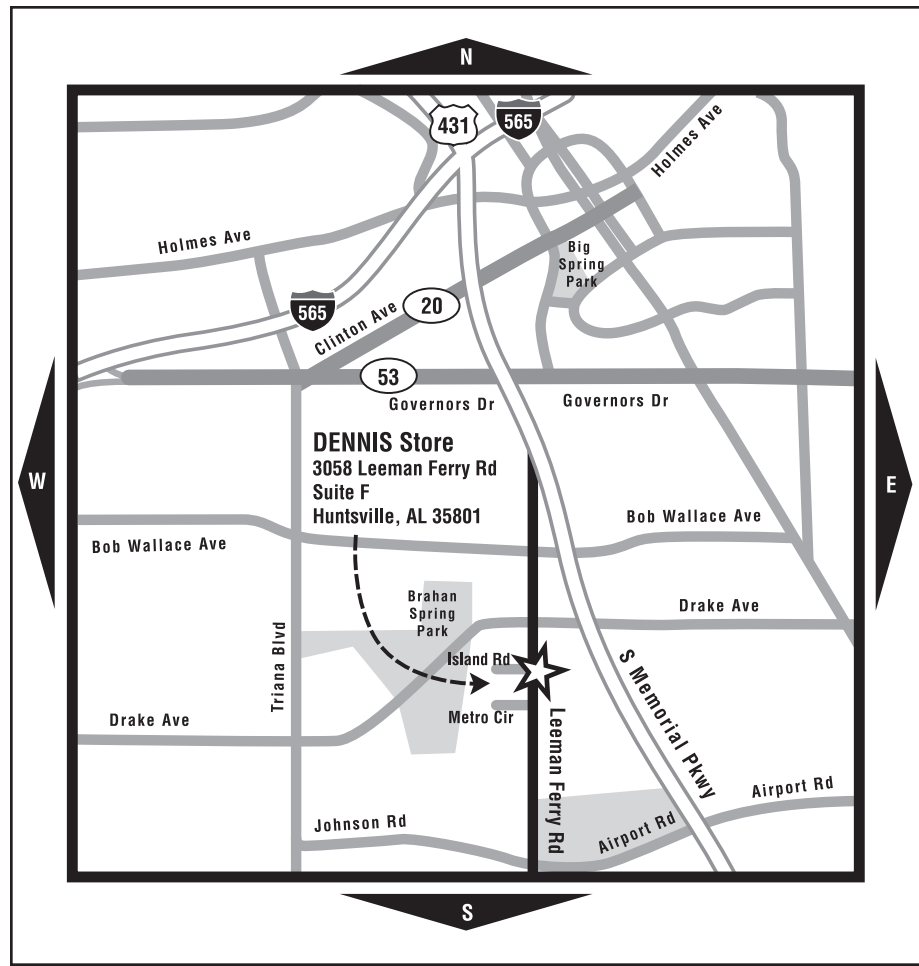

HUNTSVILLE STORE

phone 256.883.7887

fax 256.883.7886

REGULAR STORE HOURS

Tue & Wed 10am – 5pm

Thu 10am – 6pm

Sat 10am – 2pm

EXTENDED SUMMER HOURS

July 16-August 11

Mon-Fri 10am – 6pm

Sat 10am – 2pm

DENNIS stores are closed on major holidays and from Christmas to New Year's Day.

DIRECTIONS

From the South (US 231):

Take US 231N/US 431N, Memorial Park Blvd and exit Drake Avenue. Turn left at Leeman Ferry Rd SW. DENNIS is on the right.

From the West and North:

Take US-72-ALT 3 / AL - 20 E to Huntsville, follow the signs for I-65 / I-565. Continue on I-565E, exit 19A for US-431 S/US-231 S / Memorial Parkway Merge onto N Memorial Parkway. Take the exit toward Drake Ave. Merge onto S. Memorial Pkwy. Turn right at Drake Avenue SW. Turn left at Leeman Ferry Rd SW. DENNIS is on the right.

DENNIScrip, Gift Scrip & AFP Vouchers

- DENNIScrip may be used at DENNIS locations, in-school sale events, and mail order. Excludes online and phone.
- Maximum change made is $5.
- DENNIScrip is not returnable or refundable for dollars
- DENNIScrip is good forever!

DENNIS PROMOTIONS CALENDAR for 2012 and 2013

January 2012 · New Year's Savings

10% savings on all purchases & orders. . . phone, mail, internet and in-store.

June 10-July 10, 2012 · Early Bird Savings

10% savings on all purchases & orders. . . phone, mail, internet and in-store.

October 2012 through May 2013 · DENNIS Advantage Card Savings

Earn fifteen $10 stamps on your DENNIS advantage card and save $10 on your next in-store only purchase.

January 2013 · New Year's Savings

10% savings on all purchases & orders. . . phone, mail, internet and in-store.

March 2013 · Double Punch Month

Earn 2 stamps for every $10 purchase on your DENNIS Advantage Card in-store purchase only.

March 2013 · Internet Special

Free shipping on all orders. . . phone, mail and internet.

June 10-July 10, 2013 · Early Bird Savings

10% savings on all purchases & orders. . . phone, mail, internet and in-store.

October 2013 through May 2014 DENNIS Advantage Card Savings

Earn fifteen $10 stamps on your DENNIS advantage card and save $10 on your next in-store only purchase.