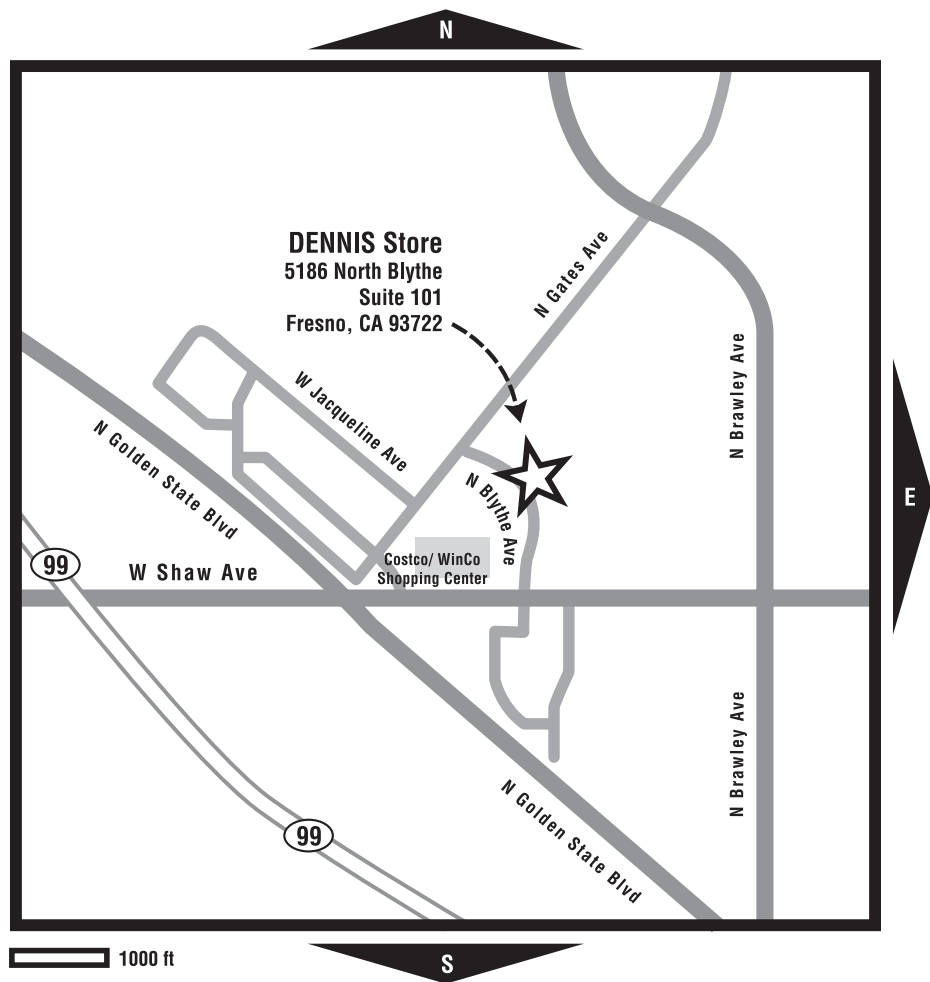

FRESNO STORE

559.276.5621 fax 559.276.5603

STORE HOURS

Tuesday-Friday 10am – 5:30pm

Saturday 10am – 2pm

Closed Labor Day

**SUMMER HOURS:

August only

Monday-Saturday

10am – 5:30pm

DIRECTIONS

From Hwy 99, take West Shaw Ave exit. Head east on W Shaw Ave to light at North Blythe Ave. Turn north on N Blythe Ave. DENNIS is located on the east side of the street, in suite 101.

DENNIScrip & Gift Scrip

- DENNIScrip may be used at DENNIS locations, in-school sale events, and mail order. Excludes online and phone.
- Maximum change made is $5.
- DENNIScrip is not returnable or refundable for dollars
- DENNIScrip is good forever!

DENNIS PROMOTIONS

September through May 2009-2010 - Advantage Card

Earn fifteen $10 stamps on your DENNIS advantage card and save $10 on your next in-store purchase.

January 2010- Happy New Year's Savings

10% savings on all purchases & orders. . .phone, mail, internet and in-store.*

March 2010 - Double Punch Month

Every $10 purchase worth two stamps on DENNIS Advantage Card.

June 10-July 10, 2010 - Early Bird Sale

10% savings on all purchases. . .phone, mail, internet and in-store.*

September through May 2010-2011 - Advantage Card

Earn fifteen $10 stamps on your DENNIS advantage card and save $10 on your next in-store purchase.

WATCH FOR OUR INTERNET SPECIALS!

*excludes marked down items