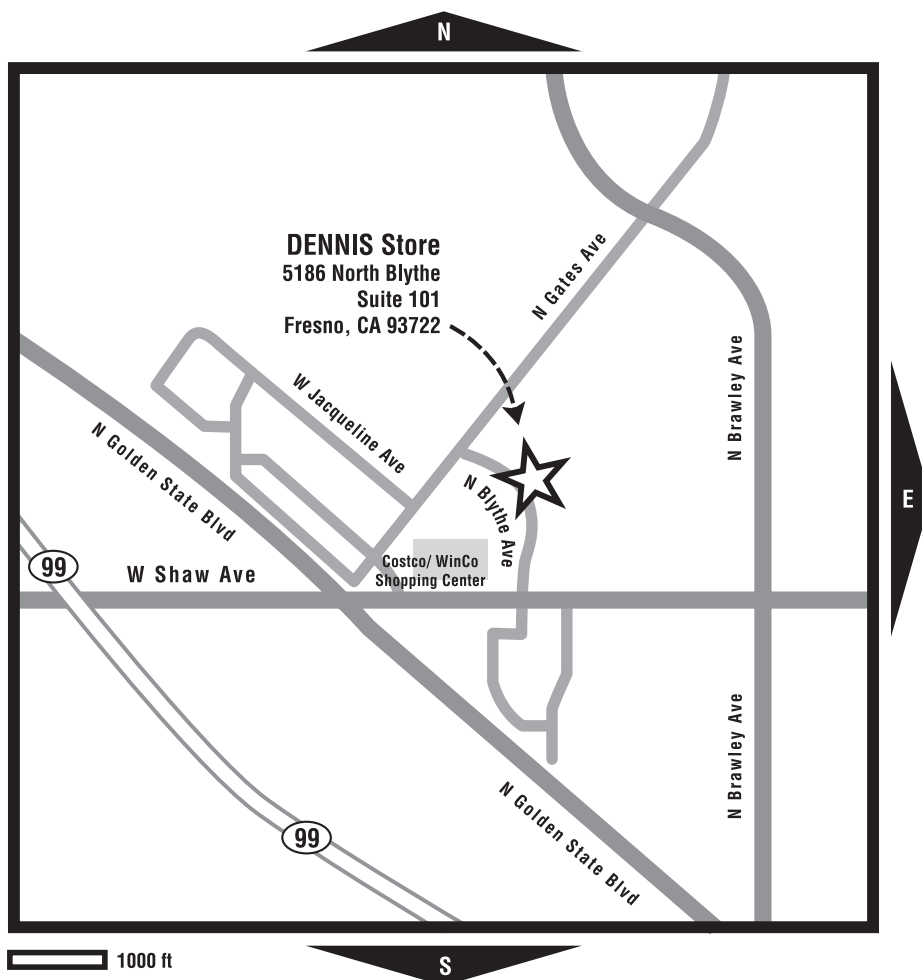

FRESNO STORE

559.276.5621 fax 559.276.5603

REGULAR STORE HOURS

Tuesday-Friday 10am – 5:30pm

Saturday 10am – 2pm

Closed Labor Day

EXTENDED SUMMER HOURS

August only

Monday-Saturday

10am – 5:30pm

DENNIS stores are closed on major holidays and from Christmas to New Year's Day.

DIRECTIONS

From Hwy 99, take West Shaw Ave exit. Head east on W Shaw Ave to light at North Blythe Ave. Turn north on N Blythe Ave. DENNIS is located on the east side of the street, in suite 101.

DENNIScrip, Gift Scrip & AFP Vouchers

- DENNIScrip may be used at DENNIS locations, in-school sale events, and mail order. Excludes online and phone.
- Maximum change made is $5.
- DENNIScrip is not returnable or refundable for dollars
- DENNIScrip is good forever!

DENNIS PROMOTIONS CALENDAR for 2012 and 2013

January 2012 · New Year's Savings

10% savings on all purchases & orders. . . phone, mail, internet and in-store.

June 10-July 10, 2012 · Early Bird Savings

10% savings on all purchases & orders. . . phone, mail, internet and in-store.

October 2012 through May 2013 · DENNIS Advantage Card Savings

Earn fifteen $10 stamps on your DENNIS advantage card and save $10 on your next in-store only purchase.

January 2013 · New Year's Savings

10% savings on all purchases & orders. . . phone, mail, internet and in-store.

March 2013 · Double Punch Month

Earn 2 stamps for every $10 purchase on your DENNIS Advantage Card in-store purchase only.

March 2013 · Internet Special

Free shipping on all orders. . . phone, mail and internet.

June 10-July 10, 2013 · Early Bird Savings

10% savings on all purchases & orders. . . phone, mail, internet and in-store.

October 2013 through May 2014 DENNIS Advantage Card Savings

Earn fifteen $10 stamps on your DENNIS advantage card and save $10 on your next in-store only purchase.