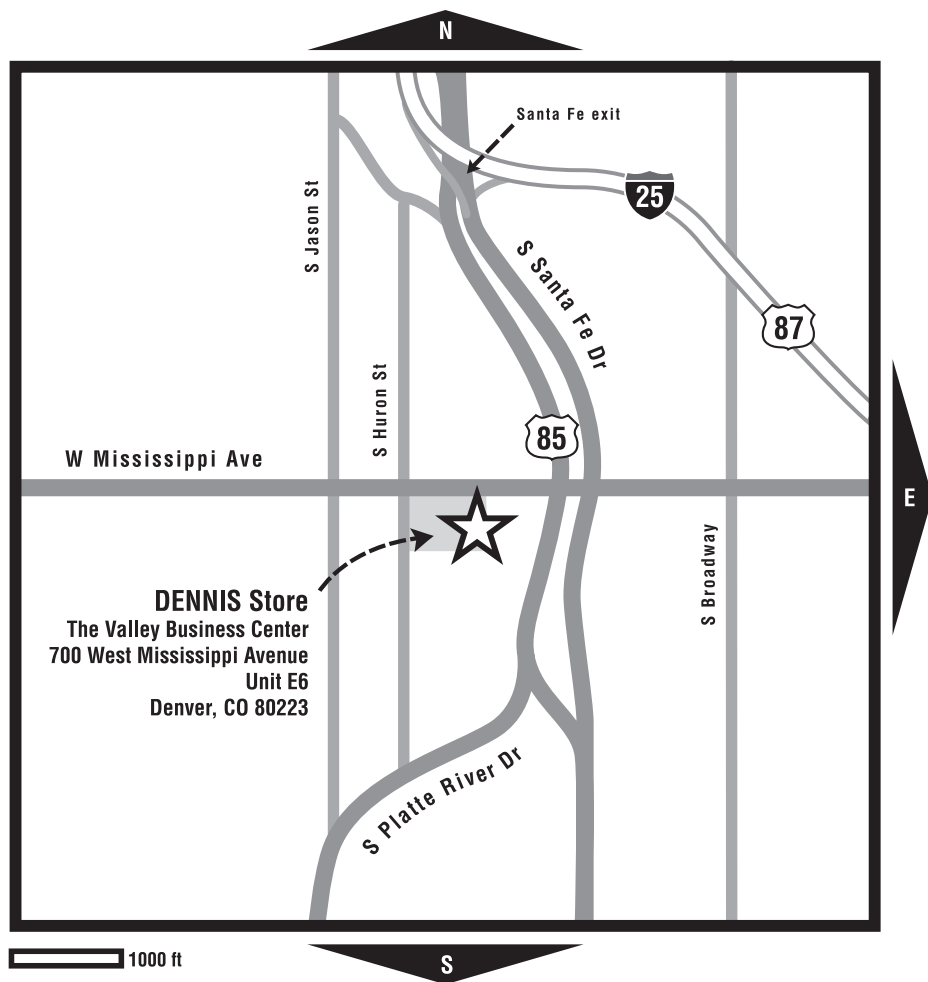

Monday 10am – 6pm

Tuesday-Friday 10am – 5pm

Saturday 10am – 4pm

DIRECTIONS

From I-25, take South Santa Fe Drive exit. Head south on S Santa Fe Dr. Turn west on West Mississippi Ave. DENNIS is located on the south side of the street in the Valley Business Center. Unit E-6 is the last unit in the southeast corner of the complex.

SHOP AT THE LONE TREE STORE

Gesco Place

8600 Park Meadows Drive

Lone Tree, CO 80124

303.738.2255 fax 303.738.5799

call for store hours & directions

DENNIS PROMOTIONS

September through May 2009-2010 - Advantage Card