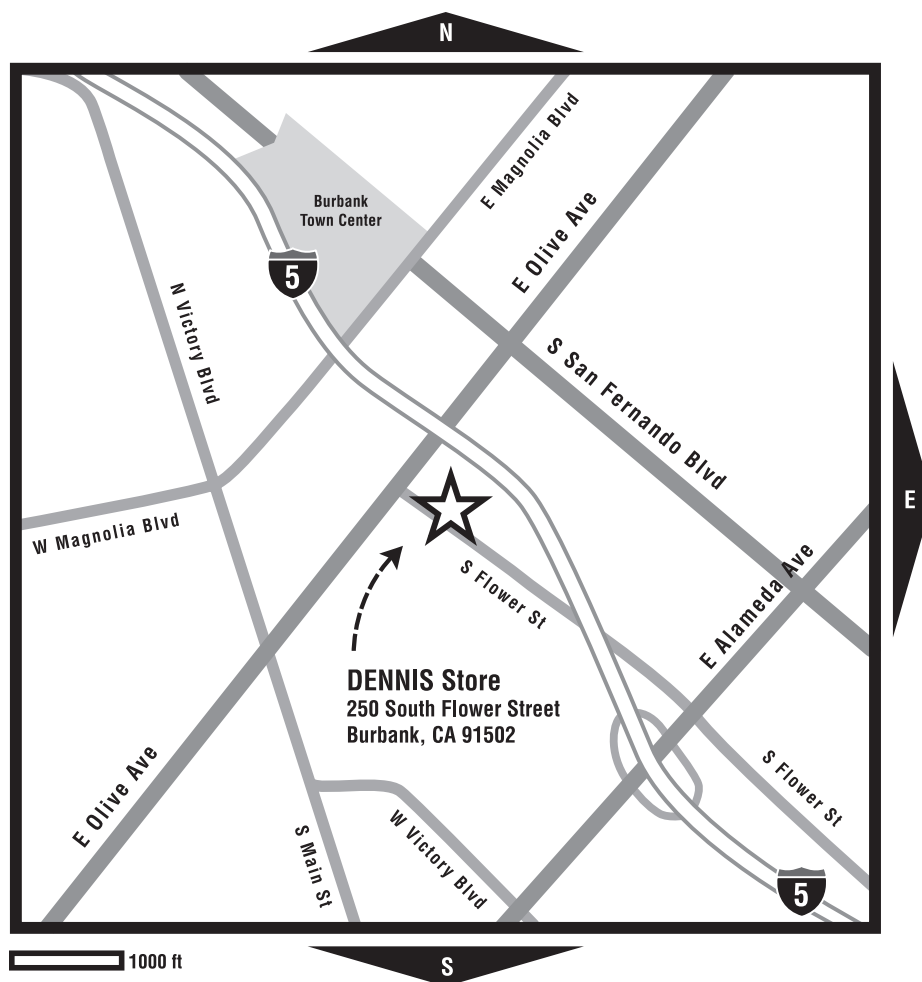

August 9-September 4

Monday-Friday 10am – 7pm

Saturday 10am – 5pm

Labor Day 10am – 2pm

DIRECTIONS

From I-5 north, exit northeast to East Alameda Ave. Turn northwest onto Flower St. DENNIS is located east side of the street.

From I-5 south, take Alameda Ave East. Turn right onto Alameda Ave. Turn left onto Flower St. Store is approximately 1/2 mile on right.

DENNIScrip & Gift Scrip

- DENNIScrip may be used at DENNIS locations, in-school sale events, and mail order. Excludes online and phone.
- Maximum change made is \$5.
- DENNIScrip is not returnable or refundable for dollars
- DENNIScrip is good forever!