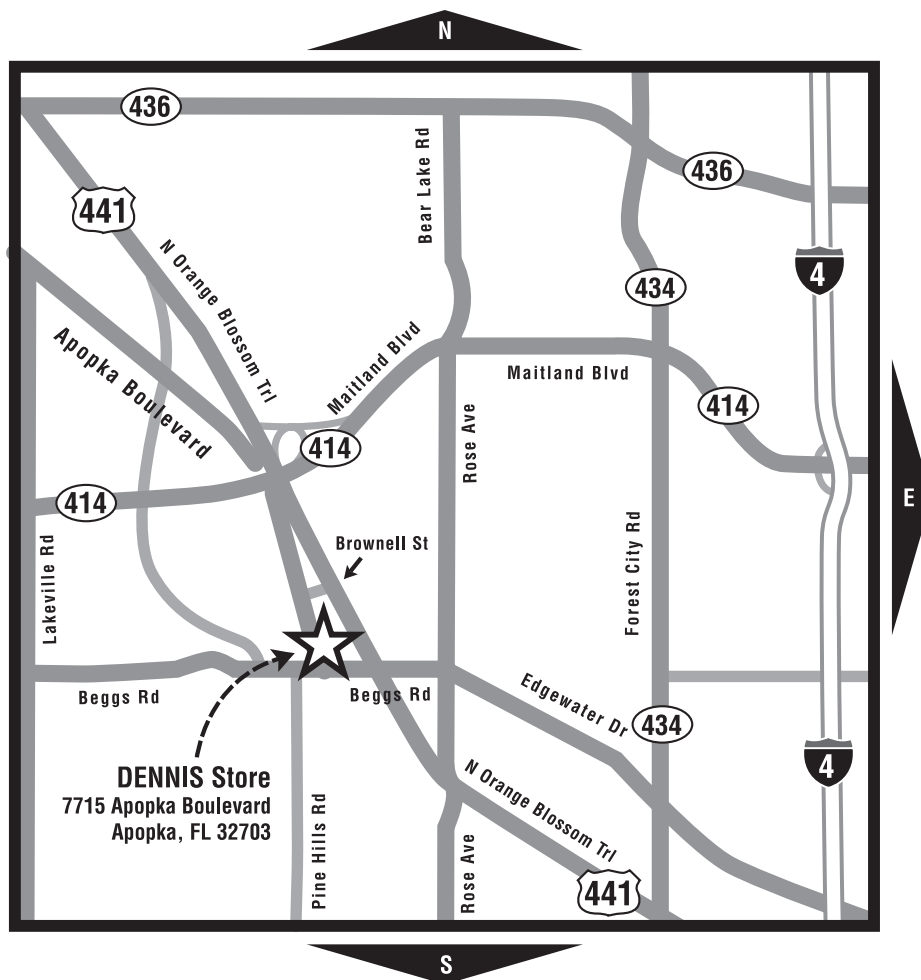

Monday-Friday 11am – 6pm

Saturday 10am – 2pm

DIRECTIONS

From Route 441 southbound

(N Orange Blossom Tr) travel through light at 414, travel one block and head west on Brownell St. Turn south on Apopka Blvd. DENNIS is located on the east side of the street.

From Route 441 northbound,

turn north on Rose Ave and at first stop, head west on Beggs Rd. Immediately after overpass, turn north onto Apopka Blvd.

From I-4 exit Maitland Blvd

(414) west to N Orange Blossom Tr, Turn south, travel one block. Head west on Brownell St and turn south on Apopka Blvd.

From the west, turn north on Pine Hills Rd, turn east on Beggs. Immediately past the railroad tracks, turn north on to Apopka Blvd.

DENNIScrip & Gift Scrip

- DENNIScrip may be used at DENNIS locations, in-school sale events, and mail order. Excludes online and phone.
- Maximum change made is \$5.
- DENNIScrip is not returnable or refundable for dollars
- DENNIScrip is good forever!